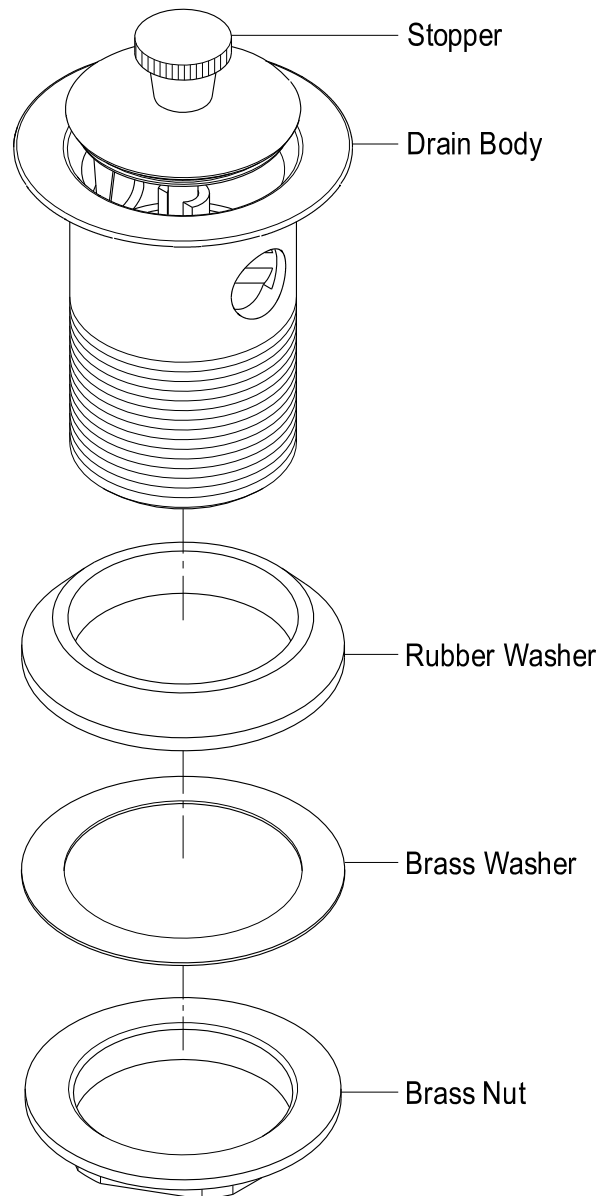

KINGSTON BRASS

THE TRADITION OF FINE BRASS

Installation Instructions For Use With KB's Lift & Lock Drain

NOTE: USE TEFLON TAPE ON ALL THREADED CONNECTIONS

www.kingstonbrass.com

TOLL-FREE CUSTOMER SERVICE: 1-877-2-KBRASS