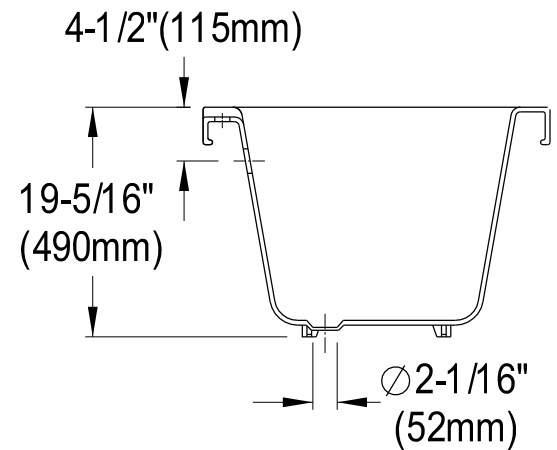

VT7DS673023H1,2,5,8

67" Acrylic Clawfoot Bathtub With 7" Faucet Drillings

Section A-A