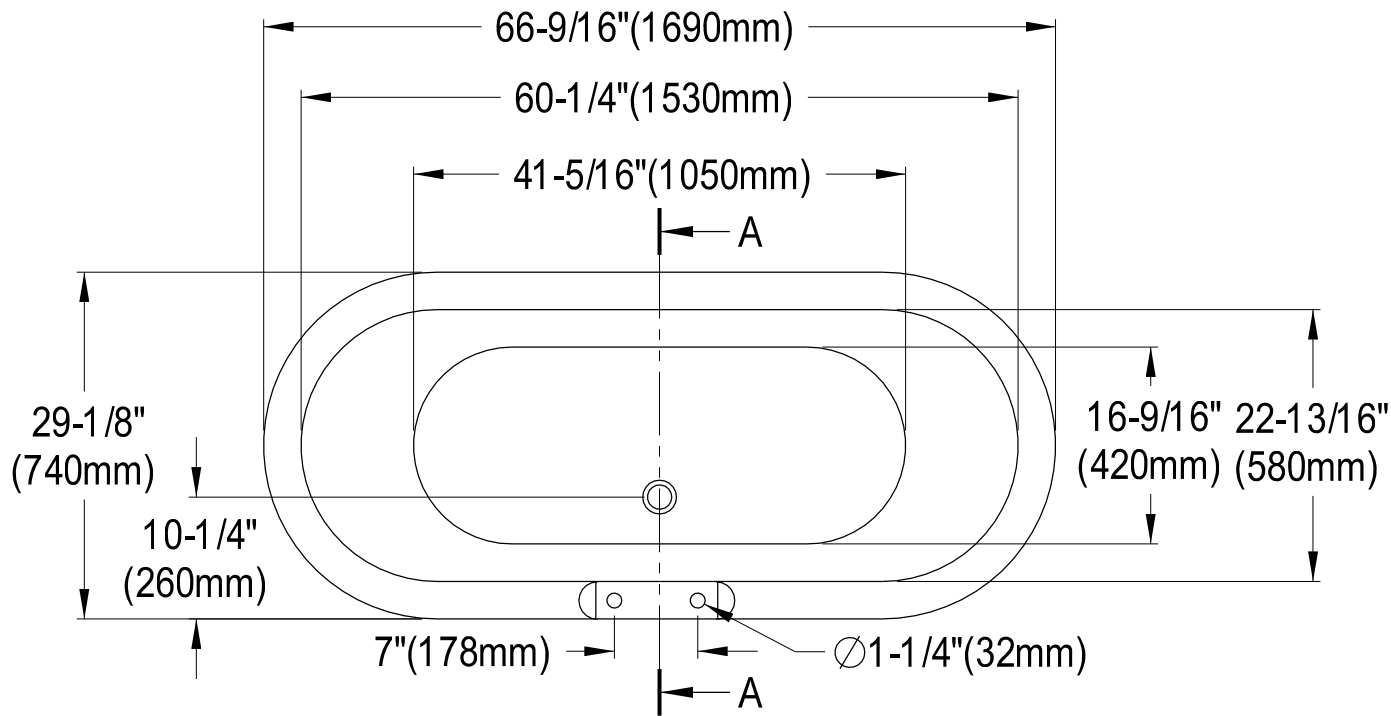

VT7DS673023H1,2,5,8

67" Acrylic Clawfoot Bathtub With 7" Faucet Drillings

Section A-A