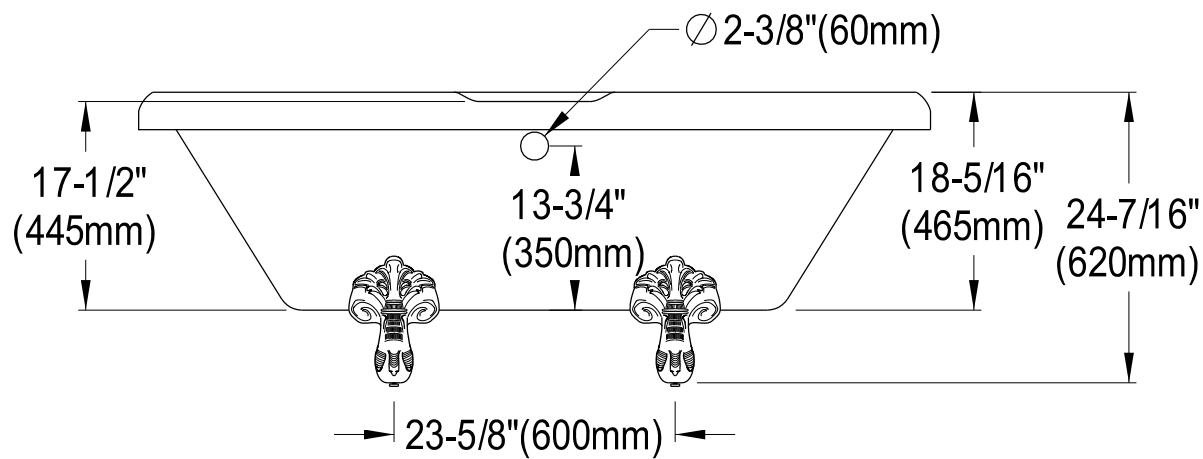

VT7DS673023H1,2,5,8

67" Acrylic Clawfoot Bathtub With 7" Faucet Drillings

Section A-A