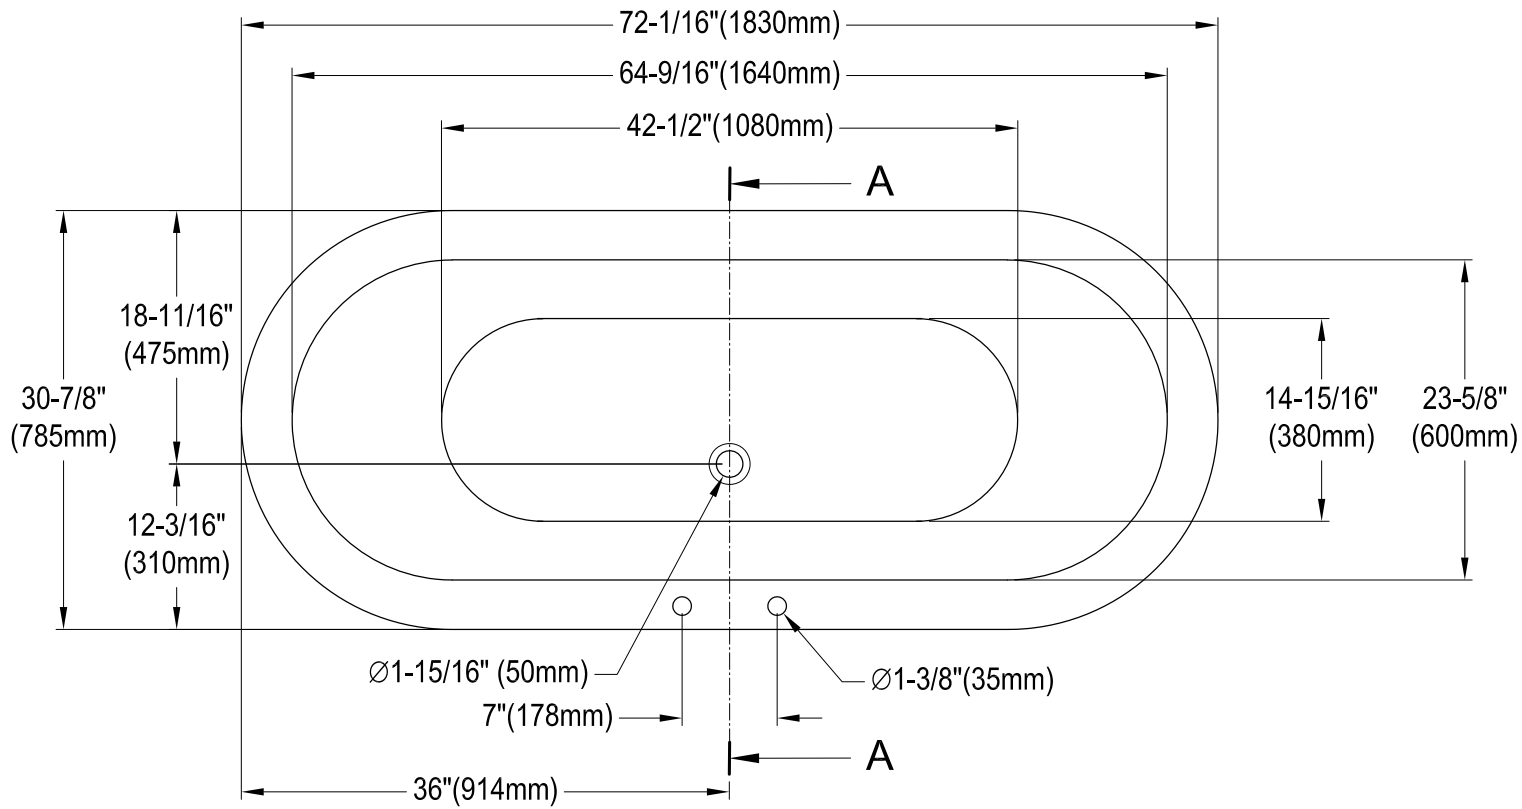

# VCT7D7231NC0,1,5,8

72" Cast Iron Clawfoot Tub With 7" Faucet Drillings

M10 x 20 (4 pcs)

**Section A-A**