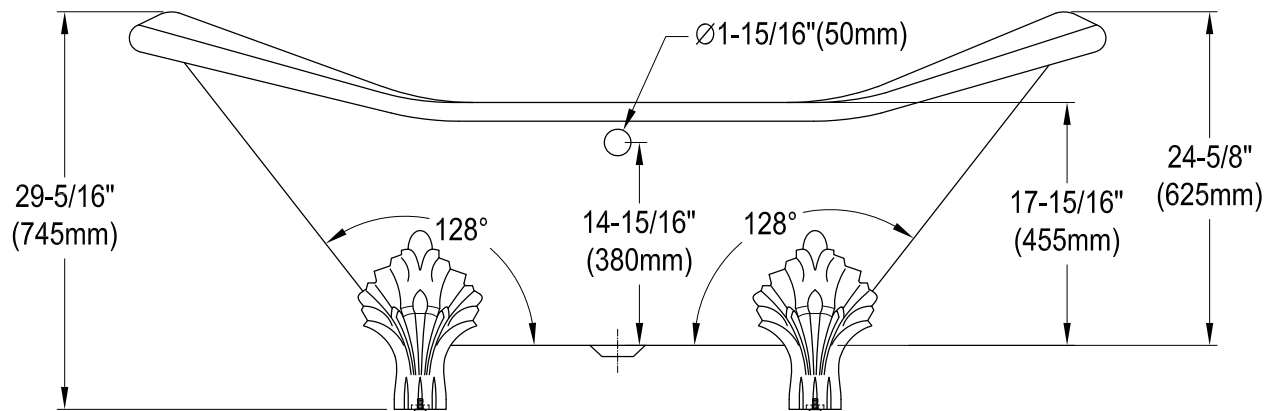

# VCT7D7231NC0,1,5,8

72" Cast Iron Clawfoot Tub With 7" Faucet Drillings

M10 x 20 (4 pcs)

**Section A-A**