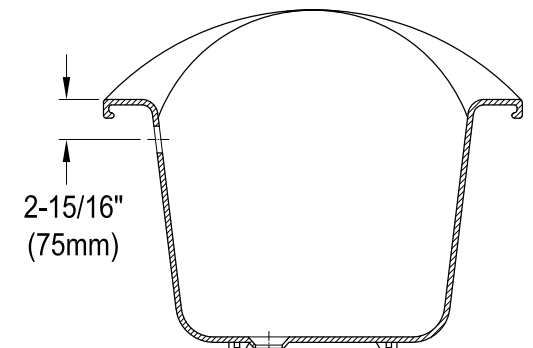

# VCT7D7231NC0,1,5,8

72" Cast Iron Clawfoot Tub With 7" Faucet Drillings

M10 x 20 (4 pcs)

**Section A-A**