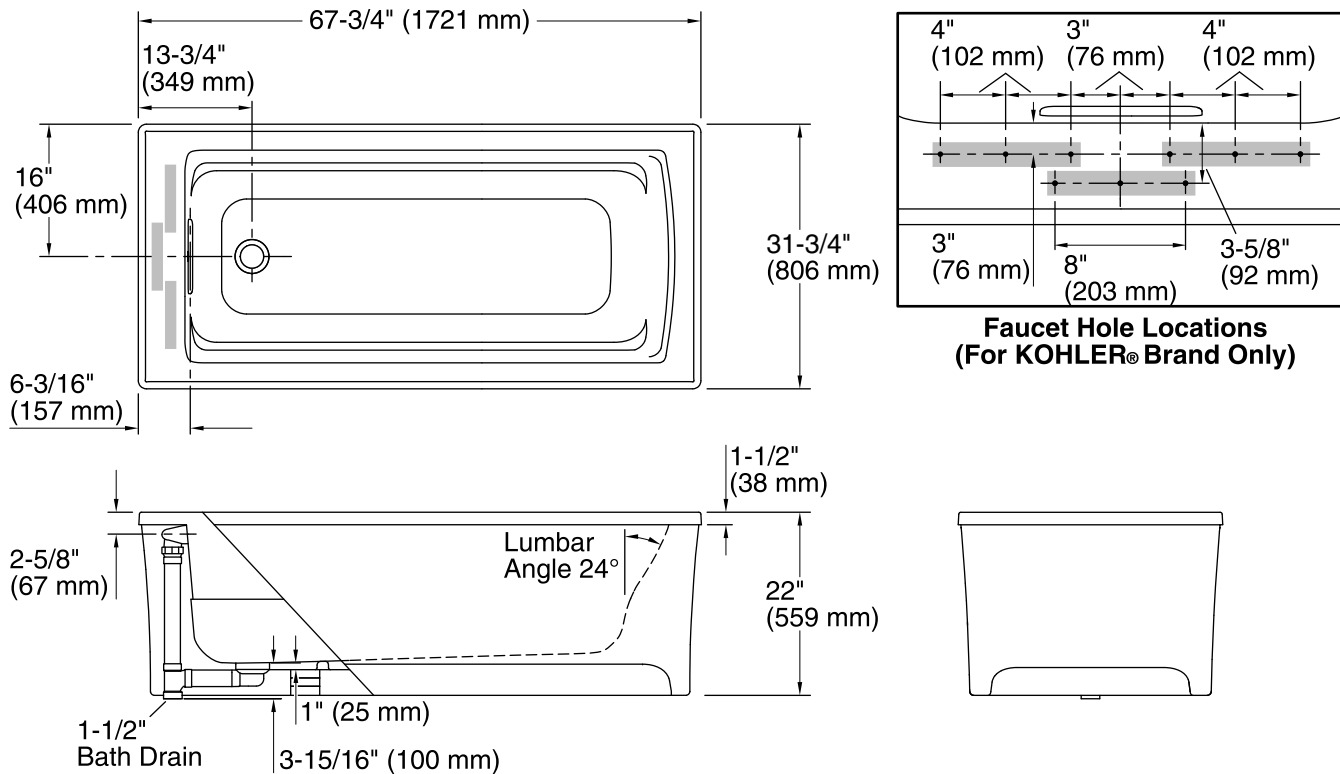

#### Features

- Two-piece design.
- Integral lumbar support and armrests for comfort.
- End drain.
- Textured bottom surface.
- Slotted overflow for maximum bathing depth,
- 67-3/4" (1721 mm) x 31-3/4" (806 mm) x 22" (559 mm)

Faucet area.

### Technical Information

All product dimensions are nominal.

Installation:	Freestanding
Drain location:	End
Basin area, bottom:	51-1/16" x 19-11/16" (1297 mm x 500 mm)
Basin area, top:	58-9/16" x 25-5/16" (1487 mm x 643 mm)
Weight:	95 lbs (43.1 kg)
Minimum floor load:	43.8 lbs/ft <sup>2</sup> (213.9 kg/m <sup>2</sup> )
Water depth:	15-1/16" (383 mm)
Water capacity:	65 gal (246.1 L)
Template:	Footprint, 1265461, not required, not included