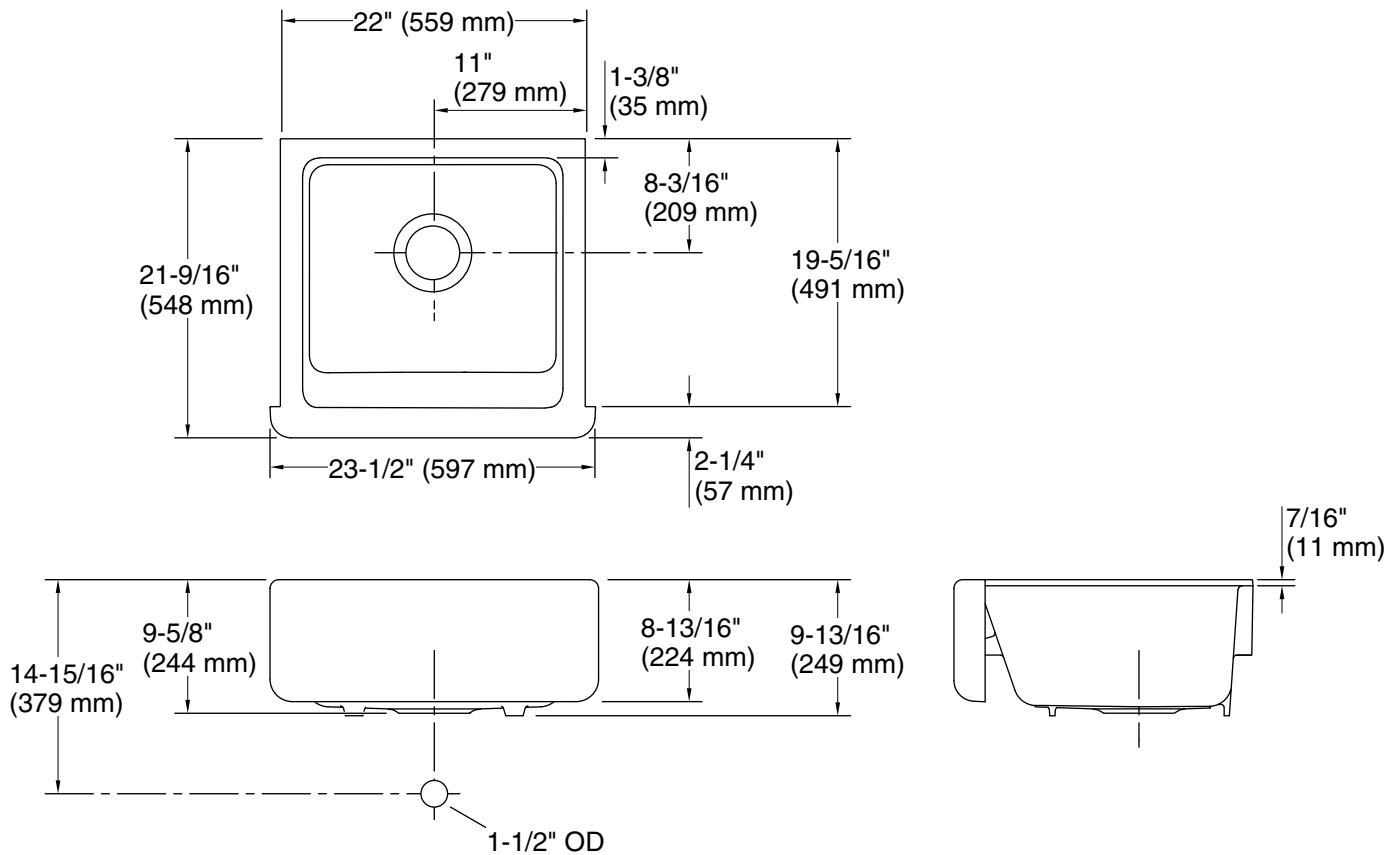

Whitehaven®
23-1/2" undermount single-bowl farmhouse kitchen
sink
K-5665

Features

- Fits minimum 24" (610 mm) apron sink base cabinet
- Single bowl
- 9" (229 mm) depth provides generous workspace
- Self-Trimming® apron overlaps cabinet face for easy installation and beautiful results

Technical Information

All product dimensions are nominal.

Bowl configuration: Single

Min. base cabinet width: 24" (610 mm)

Bowl area (Only):
 Length: 18-13/16" (477 mm)
 Width: 18-1/16" (459 mm)
 Bowl depth: 9" (229 mm)
 Water depth: 9" (229 mm)

Drain hole: 3-5/8" (92 mm)

Template: 1247417, required, included
 1239229-7, required, included

Notes

Install this product according to the installation instructions.