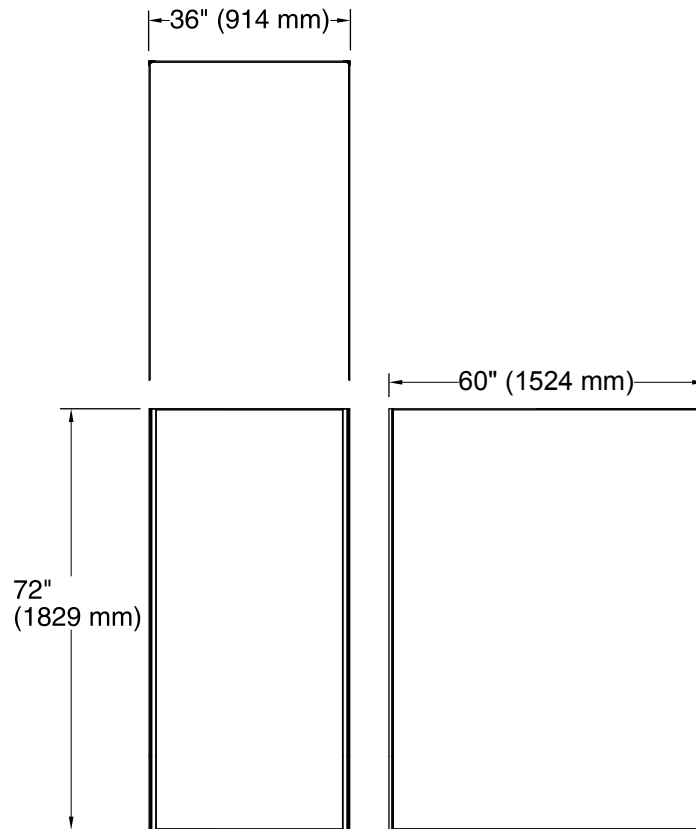

### Installation

- In-field trimmable.
- Adheres to water-resistant wallboard.
- For a 60" x 36" x 72" three-wall alcove or smaller.

### Components

Product includes:

- K-97608 60"x72" Wall Panel
- K-97606 36"x72" Wall Panel
- K-97606 36"x72" Wall Panel
- K-97635 96" Corner Joint

### Technical Information

All product dimensions are nominal.

Installation: 3-Wall Alcove