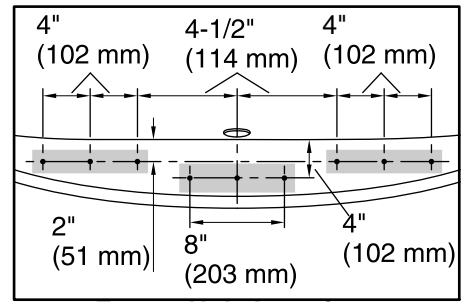

No change in measurements if connected with drain illustrated. (K-7272)

**Faucet Hole Locations
(For KOHLER® Brand Only)**