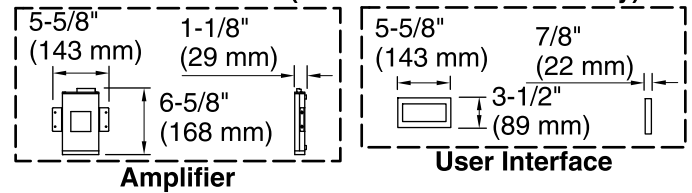

**Faucet Hole Locations
(For KOHLER® Brand Only)**

Required Electrical Service

One circuit required, protected with Class A Ground-Fault Circuit-Interrupter (GFCI) or Residual Current Device (RCD).

Amplifier: 120 V, 15 A, 50/60 Hz

Technical Information

All product dimensions are nominal.

Installation:	Drop-in, Under-mount
Drain location:	Center
Basin area, bottom:	43" x 25-5/8" (1093 mm x 651 mm)
Basin area, top:	55-9/16" x 28-3/8" (1411 mm x 720 mm)
Weight:	95 lbs (43.1 kg)
Minimum floor load:	49.5 lbs/ft² (241.7 kg/m²)
Water depth:	16-5/16" (415 mm)
Water capacity:	72.017 gal (272.6 L)
Template:	Drop-in, 1268438-7, required, included
Electrical component rating:	Amplifier: 120 V, 1.1 A, 50/60 Hz
Amplifier channels:	2 at 15 W per channel 2 at 30 W per channel

Notes

Measure your actual product for rough-in details.

Install this product according to the installation instructions.

The hot water supply should be 70% of the capacity of the bath or greater. Installations will vary.

Provide one grounded electrical outlet within 24" (610 mm) of each component.

Control amplifier fits 16" (406 mm) center studs.

Provide a separate grounded outlet if connecting to a powered wireless device or adapter.