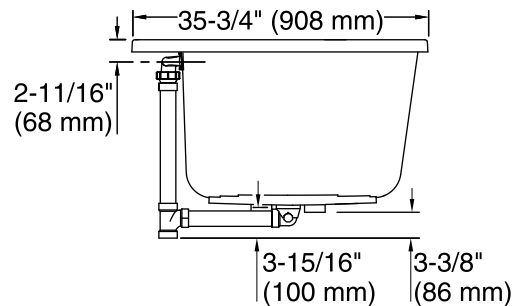

Required Electrical Service

One circuit required, protected with Class A Ground-Fault Circuit-Interrupter (GFCI) or Residual Current Device (RCD).

Amplifier: 120 V, 15 A, 50/60 Hz

Technical Information

All product dimensions are nominal.

Installation:	Drop-in, Under-mount
Drain location:	Center
Basin area, bottom:	43" x 25-5/8" (1093 mm x 651 mm)
Basin area, top:	55-9/16" x 28-3/8" (1411 mm x 720 mm)
Weight:	95 lbs (43.1 kg)
Minimum floor load:	49.5 lbs/ft² (241.7 kg/m²)
Water depth:	16-5/16" (415 mm)
Water capacity:	72.017 gal (272.6 L)
Template:	Drop-in, 1268438-7, required, included
Electrical component rating:	Amplifier: 120 V, 1.1 A, 50/60 Hz
Amplifier channels:	2 at 15 W per channel 2 at 30 W per channel

Notes

Measure your actual product for rough-in details.

Install this product according to the installation instructions.

The hot water supply should be 70% of the capacity of the bath or greater. Installations will vary.

Provide one grounded electrical outlet within 24" (610 mm) of each component.

Control amplifier fits 16" (406 mm) center studs.

Provide a separate grounded outlet if connecting to a powered wireless device or adapter.