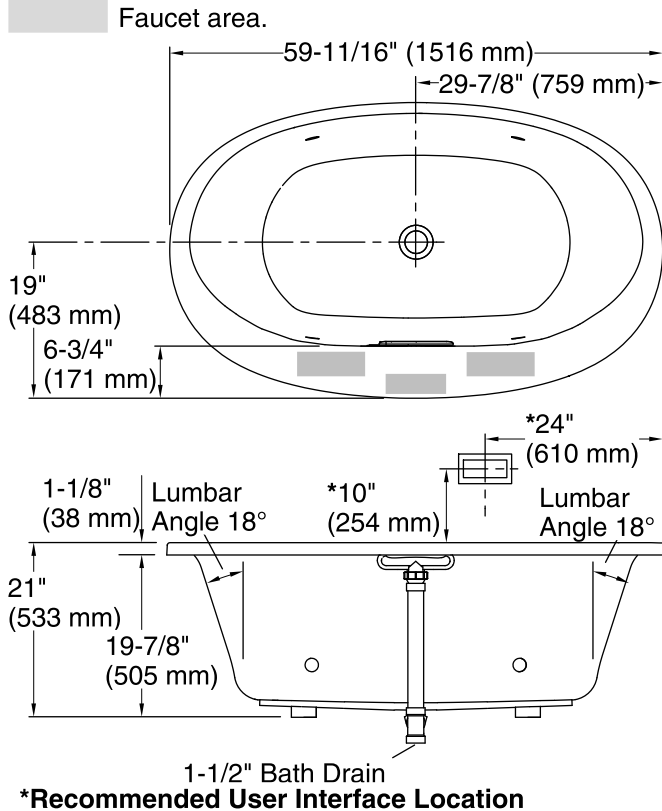

No change in measurements if connected with drain illustrated. (K-7272)

**Faucet Hole Locations
(For KOHLER® Brand Only)**