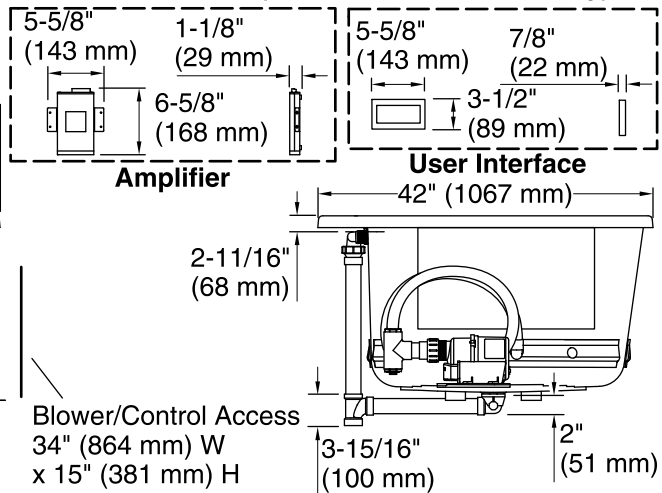

No change in measurements if connected with drain illustrated. (K-7272)

**Faucet Hole Locations
(For KOHLER® Brand Only)**

Required Electrical Service

One circuit required, protected with Class A Ground-Fault Circuit-Interrupter (GFCI) or Residual Current Device (RCD).

Blower, Amplifier, 120 V, 15 A, 60 Hz

Heated Surface:

Technical Information

All product dimensions are nominal.

Installation:	Drop-in, Under-mount
Drain location:	Center
Basin area, bottom:	46-5/16" x 31-3/16" (1177 mm x 792 mm)
Basin area, top:	63-7/16" x 34-1/4" (1611 mm x 869 mm)
Weight:	140 lbs (63.5 kg)
Minimum floor load:	53.9 lbs/ft ² (263.2 kg/m ²)
Water depth:	18-5/8" (472 mm)
Water capacity:	112.2 gal (424.7 L)
Template:	Drop-in, 1268440-7, required, included
Electrical component rating:	Blower: 120 V, 10 A, 60 Hz, 300 W Amplifier: 120 V, 1.1 A, 50/60 Hz Heated Surface: 120 V, 0.5 A, 60 Hz, 65 W

Notes

Measure your actual product for rough-in details.

Install this product according to the installation instructions.

The hot water supply should be 70% of the capacity of the bath or greater. Installations will vary.