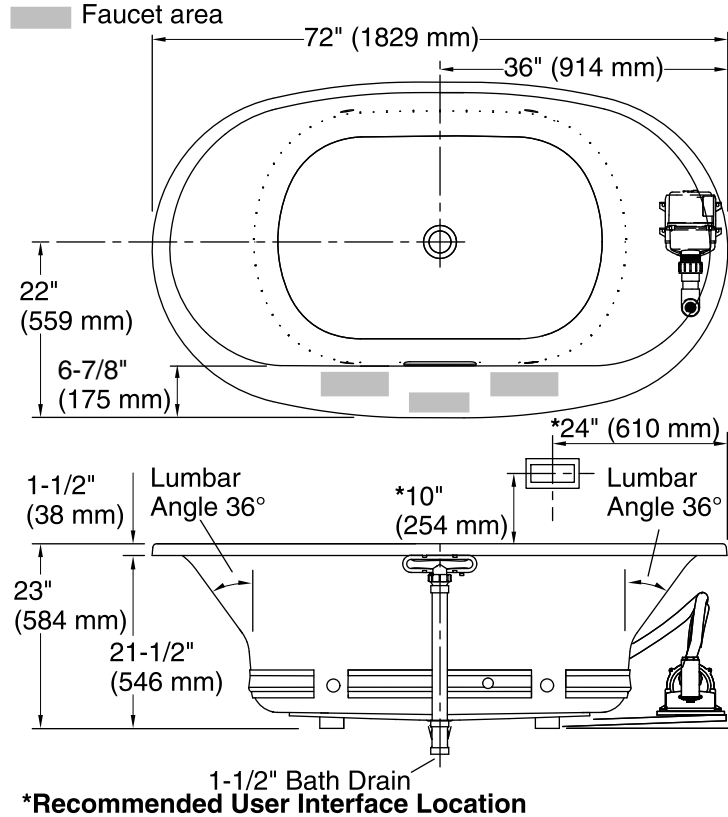

No change in measurements if connected with drain illustrated. (K-7272)