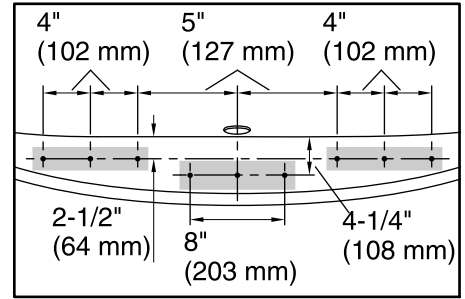

No change in measurements if connected with drain illustrated. (K-7272)