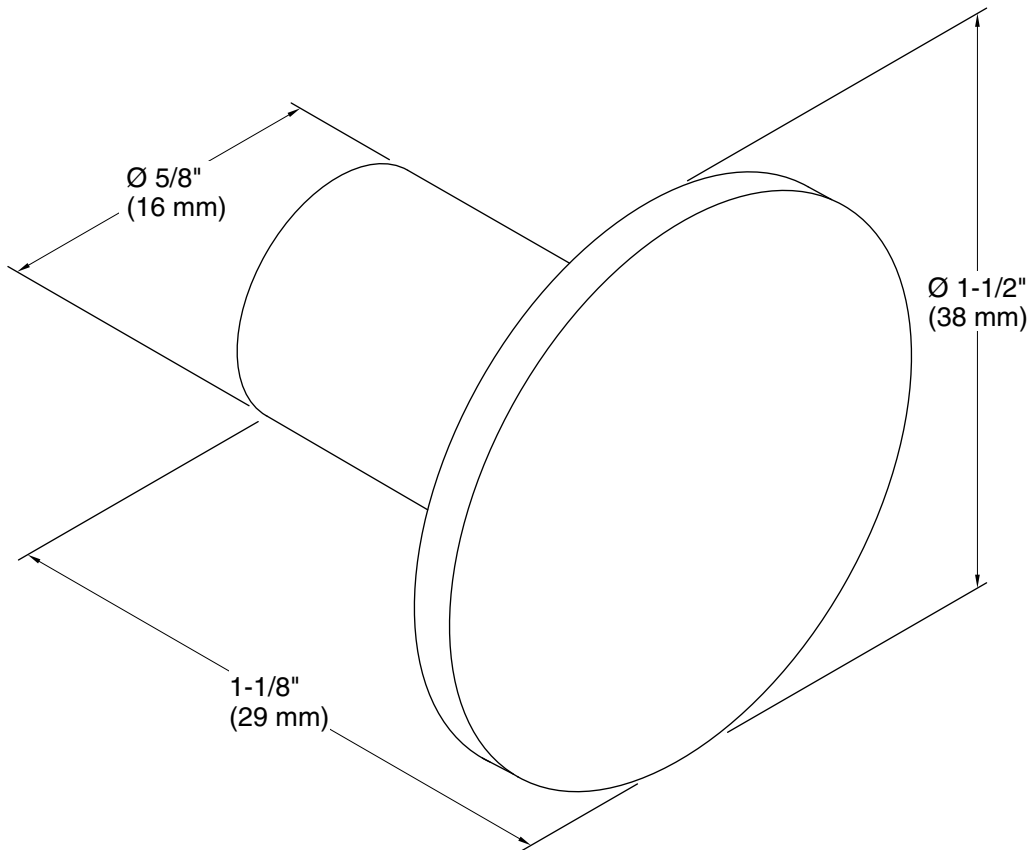

Technical Information

All product dimensions are nominal.

Material: Zinc

Notes

Install this product according to the installation instructions.

CAUTION: Risk of personal injury. Do not install these products in any area where they are likely to be used inadvertently as a grab bar or support bar. These products are not designed or intended for use as a grab bar or support bar.