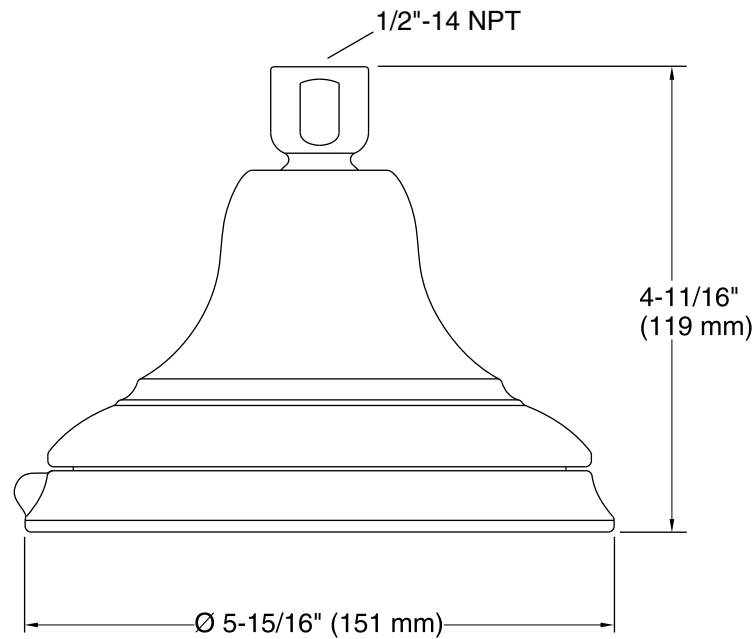

**Technical Information**

All product dimensions are nominal.

**Showerhead:**

Rated maximum flow: 2.5 gal/min (9.5 l/min)

Pressure: 80 psi (5.5 bar)

**Notes**

Install this product according to the installation guide.