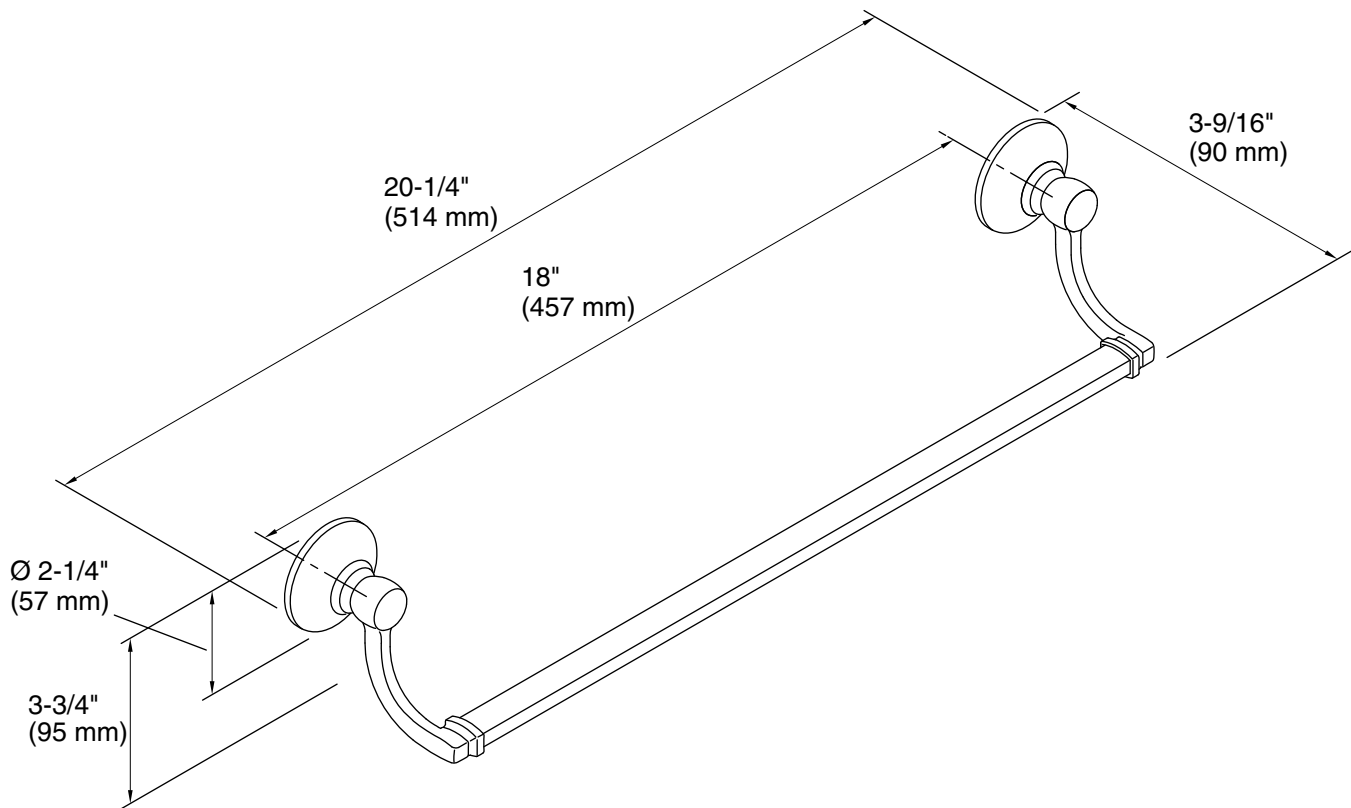

Color	Code	Description
	CP	Polished Chrome
	SN	Vibrant® Polished Nickel
	BN	Vibrant® Brushed Nickel

Technical Information

All product dimensions are nominal.

Material: Metal

Notes

Install this product according to the installation guide.