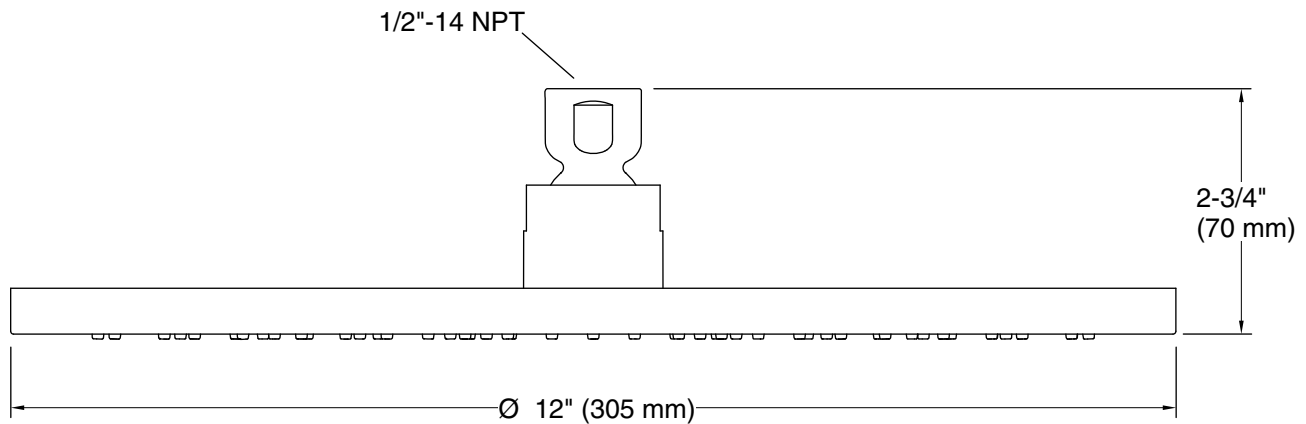

Technical Information

All product dimensions are nominal.

Showerhead/Body Spray:

Rated maximum flow: 2.5 gal/min (9.5 l/min)

Notes

Install this product according to the installation guide.