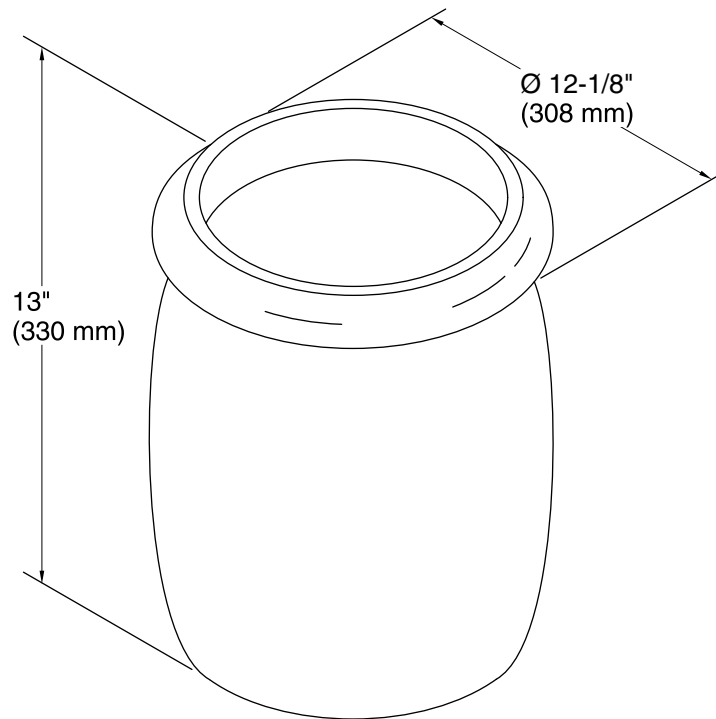

English Trellis

Floor Container
K-14317-FL

Features

- Perfect for an attractive wastebasket or storage container.
- English-inspired wildflower pattern on white background.
- Coordinates with other products with the English Trellis design.
- 12-1/8" (308 mm) x 13" (330 mm)

Color	Code	Description
-------	------	-------------

	0	White
--	---	-------

Technical Information

All product dimensions are nominal.