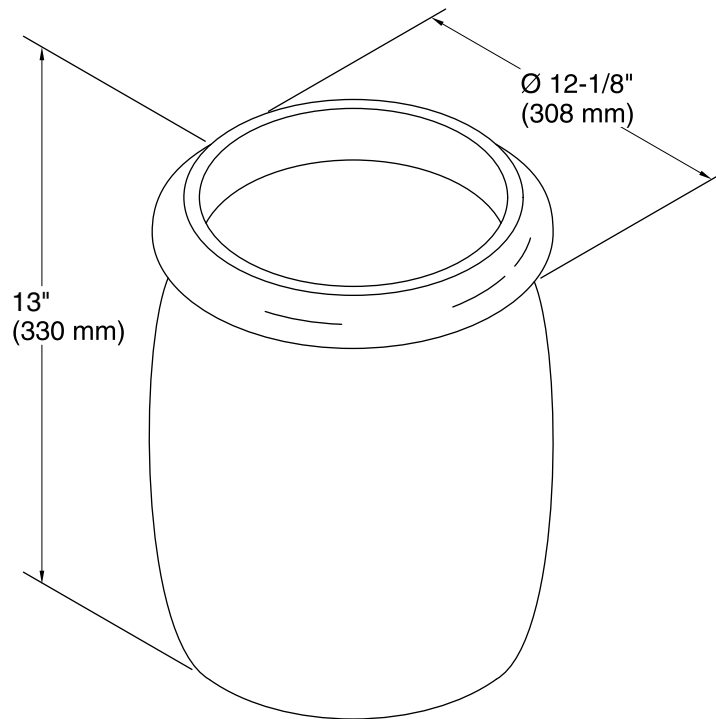

Prairie Flowers™

Floor Container
K-14317-WF

Features

- Perfect for an attractive wastebasket or storage container.
- Showcases prairie flowers accompanied by prose from Aldo Leopold on Biscuit background.
- Coordinates with other products with the Prairie Flowers design.
- 12-1/8" (308 mm) x 13" (330 mm)

Color	Code	Description
-------	------	-------------

	96	Biscuit
--	----	---------

Technical Information

All product dimensions are nominal.