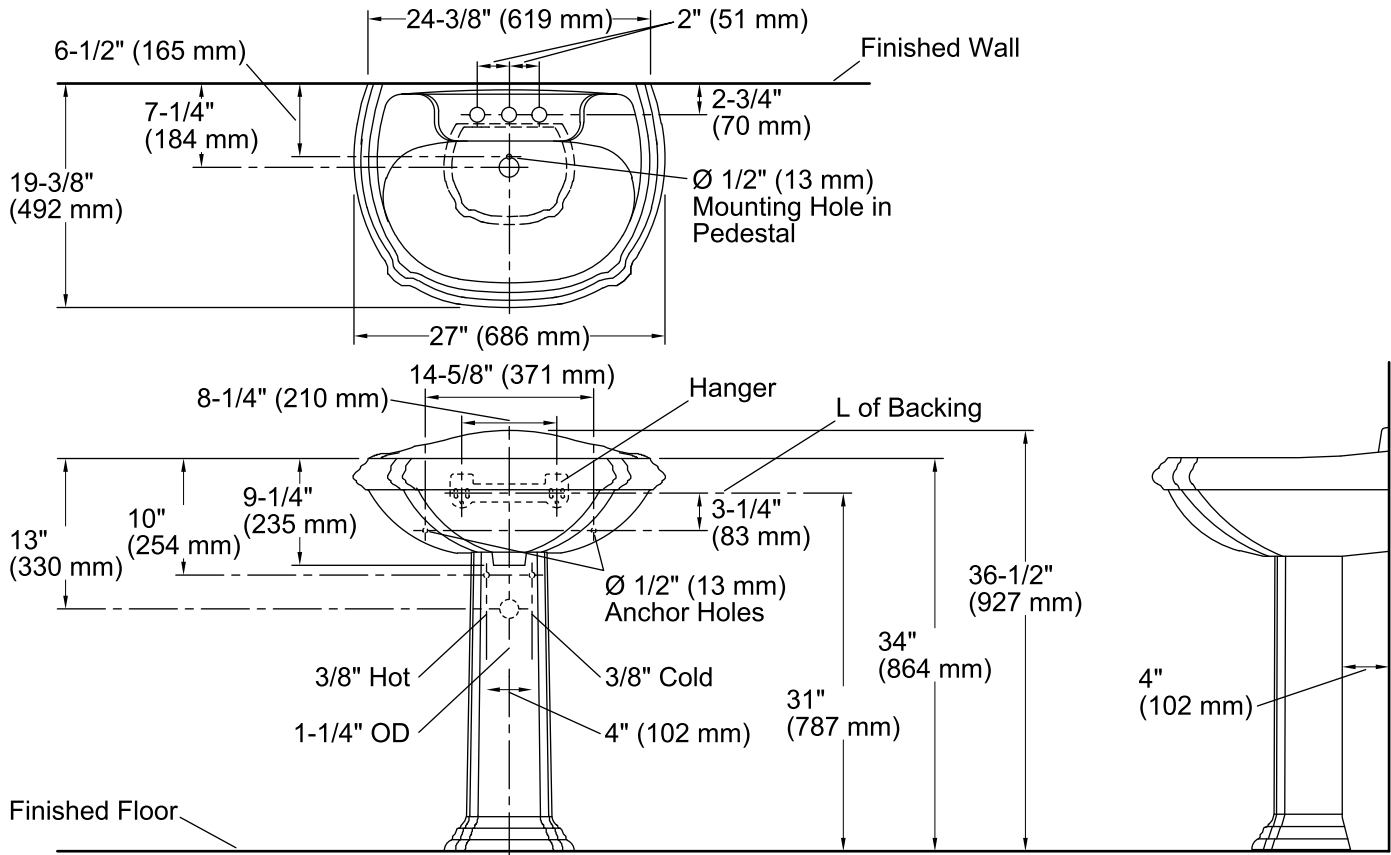

### Features

- Vitreous china.
- Pedestal sink.
- French provincial design.
- Oval basin.
- Integral backsplash.
- With overflow.
- 4-inch centers.
- Coordinates with other products in the Portrait Collection.
- 27" (686 mm) x 19-3/8" (492 mm) x 34" (864 mm)

### Technical Information

All product dimensions are nominal.

Bowl configuration:	Single
Installation:	Pedestal
Bowl area (Only)	Length: 22" (559 mm) Width: 12" (305 mm) Water depth: 7-1/4" (184 mm)
Number of deck holes:	3
Faucet hole(s):	1-1/4" (32 mm)
Drain hole:	1-3/4" (44 mm)