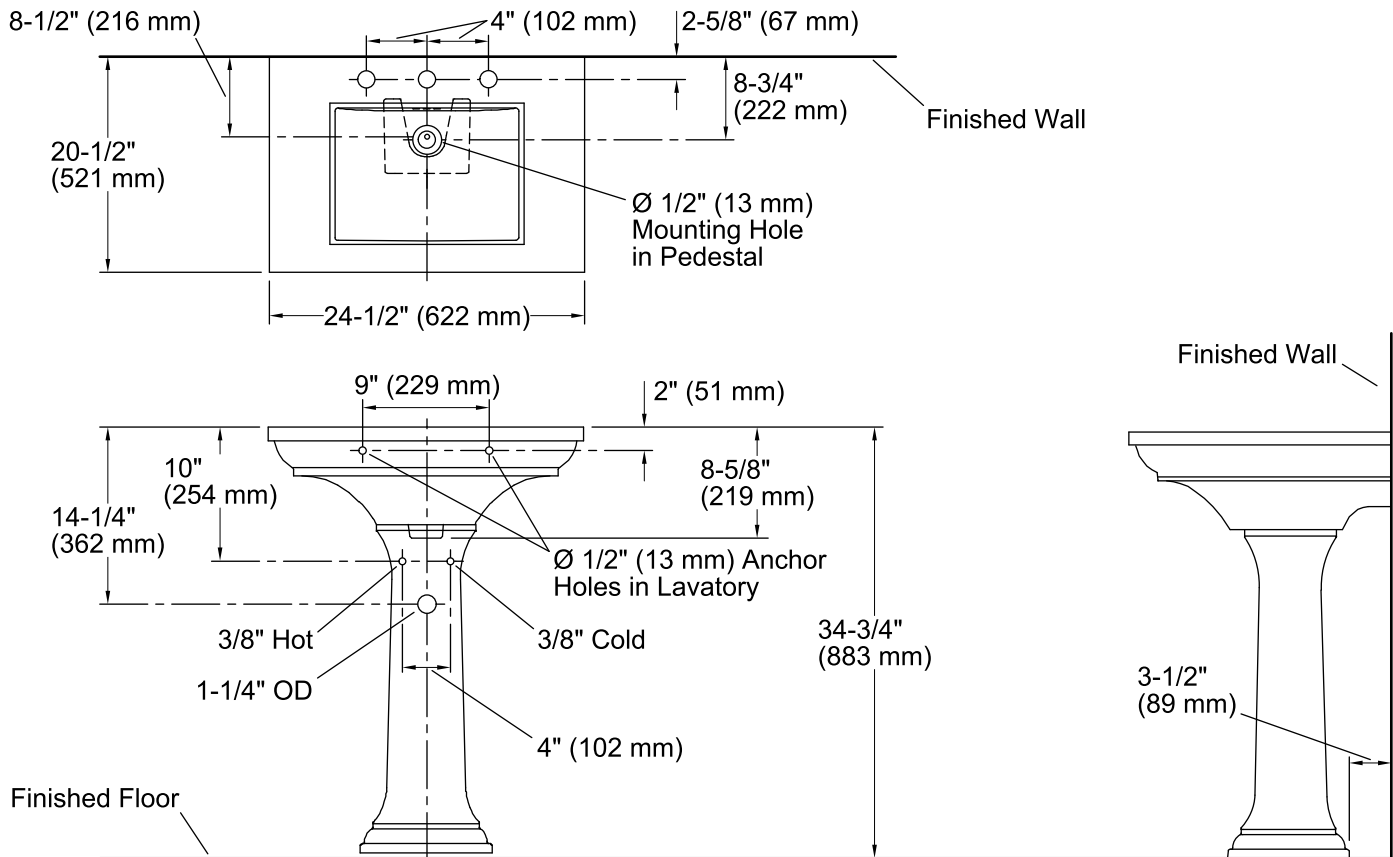

### Technical Information

All product dimensions are nominal.

Bowl configuration:	Single
Installation:	Pedestal
Bowl area (Only):	Length: 15-1/2" (394 mm) Width: 11-5/8" (295 mm) Water depth: 5" (127 mm)
Number of deck holes:	3
Faucet hole(s):	1-3/8" (35 mm)
Drain hole:	1-3/4" (44 mm)