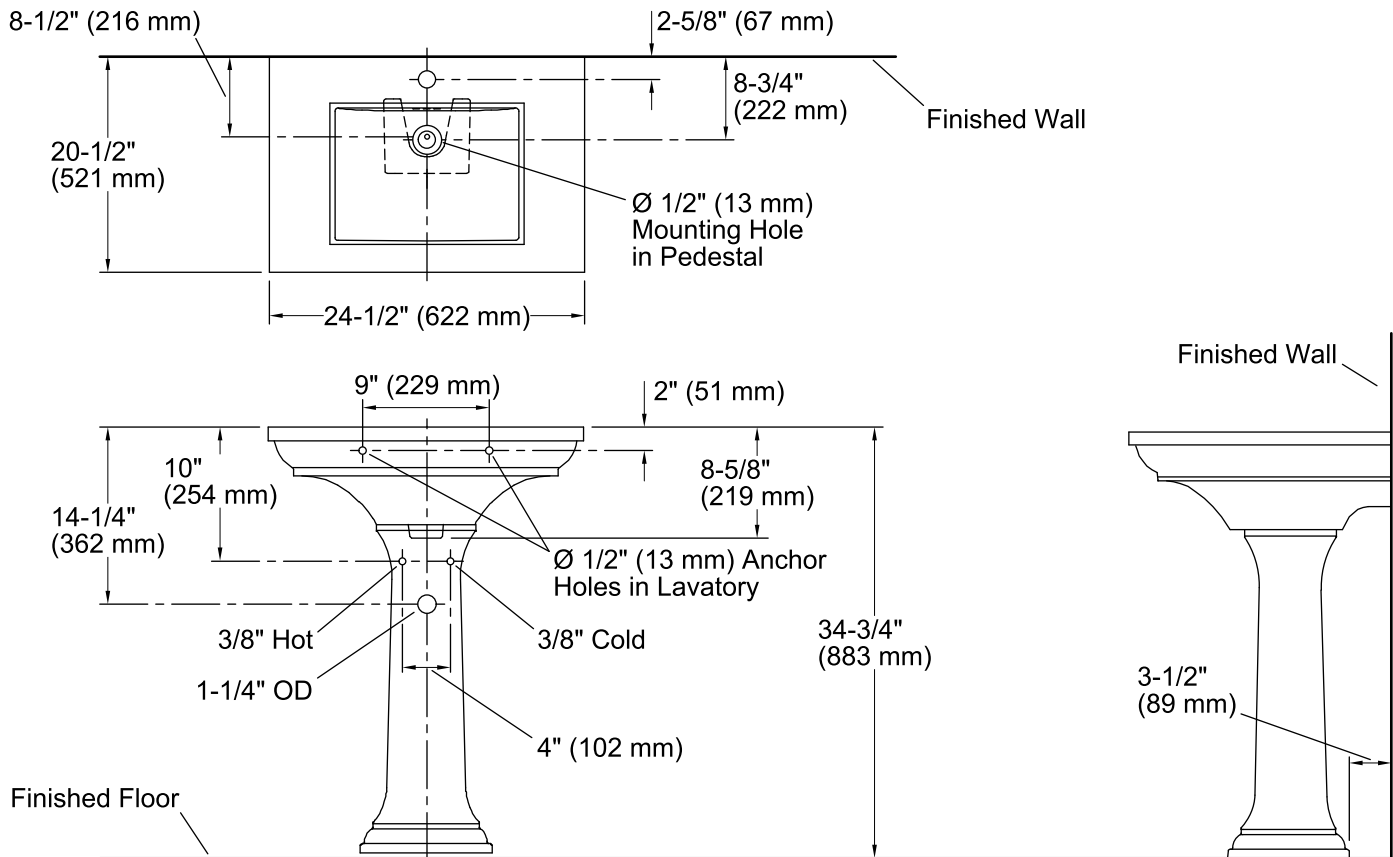

Memoirs® Stately

Pedestal Bathroom Sink

K-2344-1

Features

- Single faucet hole.
- Elegant rectangular basin.
- Overflow drain.
- Combination consists of the K-29999-1 basin and the K-2267 pedestal.
- Coordinates with other products in the Memoirs collection.

Material

- Fireclay

Installation

- Pedestal

Recommended Accessories

K-7605-P Angle Supply with Stop (pair)

Components

Product includes:

THE BOLD LOOK
OF **KOHLER**®

Technical Information

All product dimensions are nominal.

Bowl configuration:	Single
Installation:	Pedestal
Bowl area (Only):	Length: 15-1/2" (394 mm) Width: 11-5/8" (295 mm) Water depth: 5" (127 mm)
Number of deck holes:	1
Faucet hole(s):	1-3/8" (35 mm)
Drain hole:	1-3/4" (44 mm)