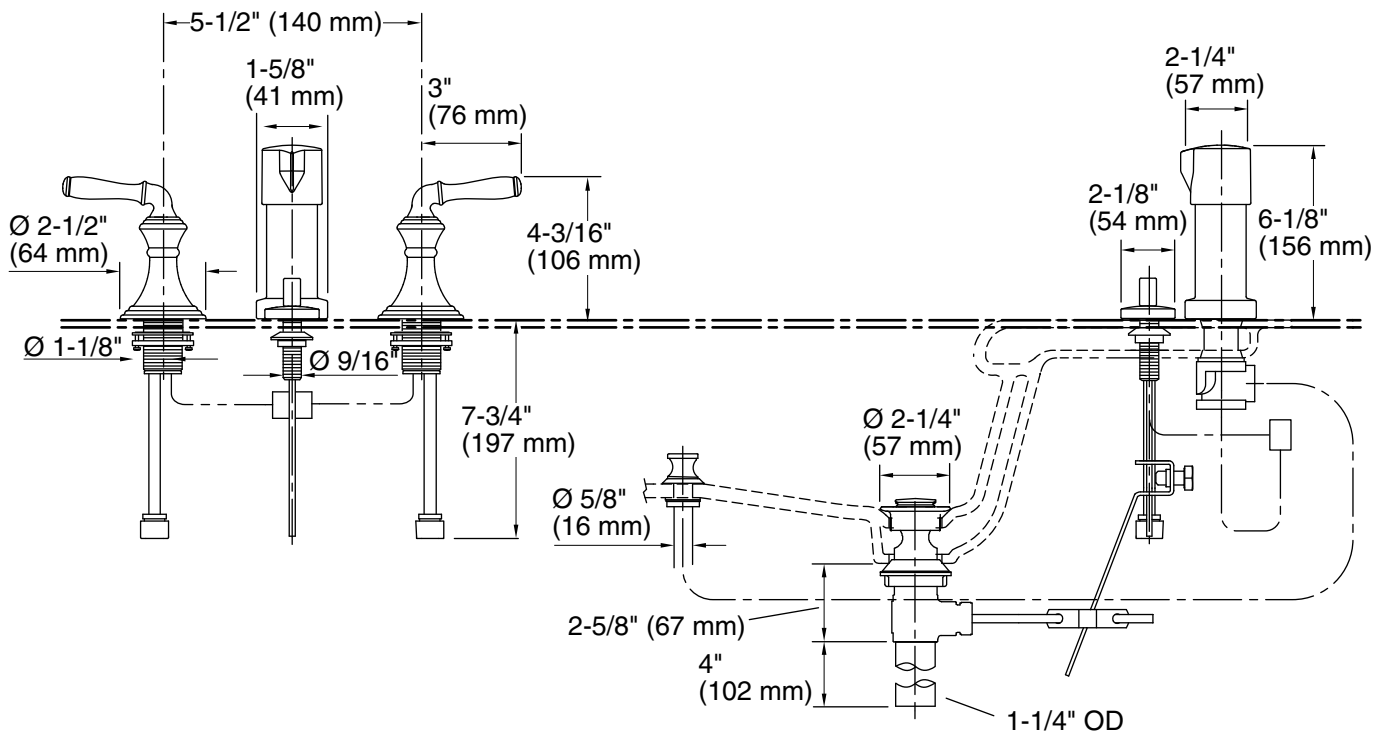

Features

- Devonshire faucets offer decorative styling and versatility for any bathroom.
- Solid brass construction ensures years of reliable performance.
- Finger tight hoses allow installation on 8"-16" centers.
- Lever handles.
- Pop-up drain with 1-1/4" tailpiece.
- Fixture-mount transfer valve/vacuum breaker with vertical spray.

Technical Information

All product dimensions are nominal.

Notes

Install this product according to the installation guide.