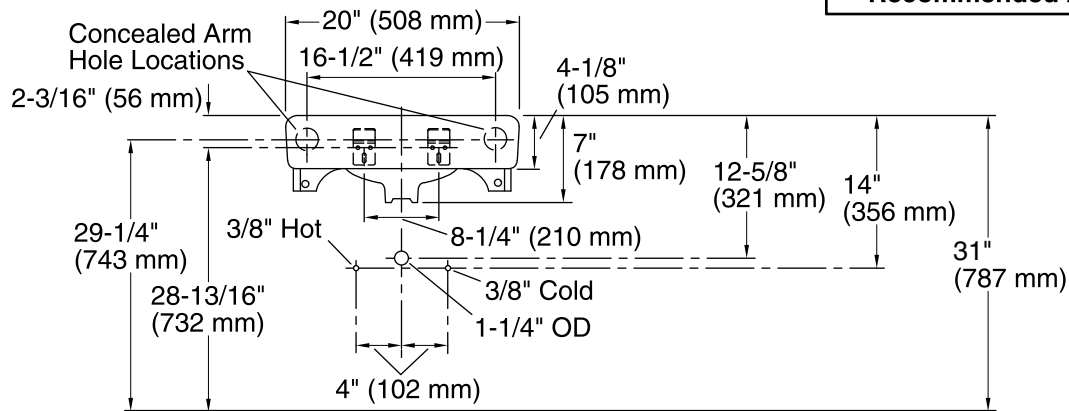

Features

- With overflow.
- 4" (102 mm) centers.
- 20" (508 mm) x 18" (457 mm)

Material

- Vitreous china.

Installation

- Wall-mount
- Drilled for concealed arm carrier.

Recommended Accessories

K-8998 P-Trap

Color	Code	Description
	0	White
	96	Biscuit
	47	Almond
	7	Black Black™

Standard Installation

Technical Information

All product dimensions are nominal.

Bowl configuration:	Single
Installation:	Wall-mount
Bowl area (Center)	Length: 18" (457 mm) Width: 13" (330 mm) With overflow: Yes Water depth: 4-7/8" (124 mm)
Bowl area	With overflow: Yes
Number of deck holes:	3
Faucet hole(s):	1-3/8" (35 mm)
Soap/Lotion hole:	1-1/4" (32 mm)
Drain hole:	1-3/4" (44 mm)