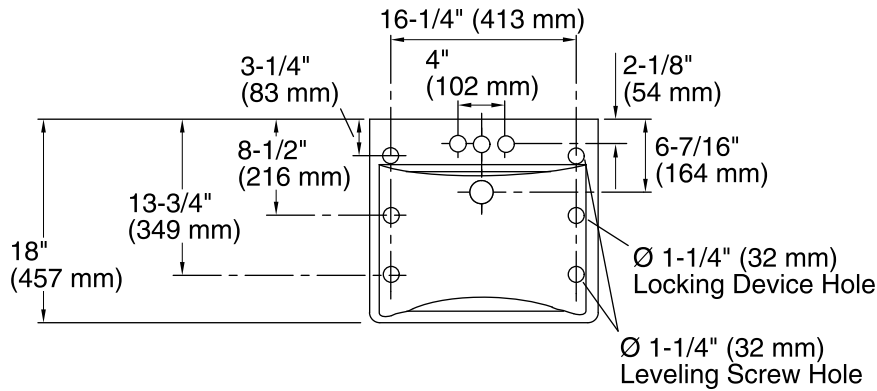

Features

- With overflow.
- 4" (102 mm) centers.
- 20" (508 mm) x 18" (457 mm)

Material

- Vitreous china.

Installation

- Wall-mount
- Drilled for concealed arm carrier.

Recommended Accessories

K-8998 P-Trap

Color	Code	Description
	0	White
	96	Biscuit
	47	Almond
	7	Black Black™

Standard Installation

Technical Information

All product dimensions are nominal.

Bowl configuration:	Single
Installation:	Wall-mount
Bowl area (Center)	Length: 18" (457 mm) Width: 13" (330 mm) With overflow: Yes Water depth: 4-7/8" (124 mm)
Bowl area	With overflow: Yes
Number of deck holes:	3
Faucet hole(s):	1-3/8" (35 mm)
Soap/Lotion hole:	1-1/4" (32 mm)
Drain hole:	1-3/4" (44 mm)