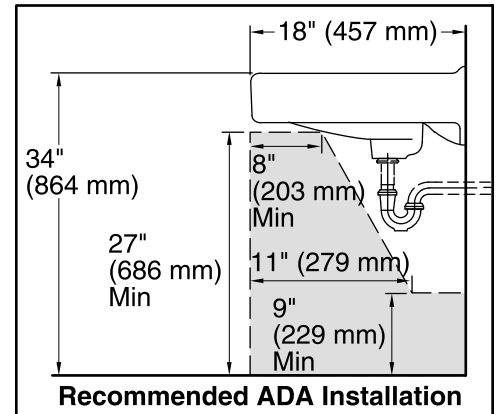

Features

- With overflow.
- 4" (102 mm) centers.
- 20" (508 mm) x 18" (457 mm)

Material

- Vitreous china.

Installation

- Wall-mount
- Drilled for concealed arm carrier.

Recommended Accessories

K-8998 P-Trap

Color	Code	Description
	0	White
	96	Biscuit
	47	Almond
	7	Black Black™

Standard Installation

Technical Information

All product dimensions are nominal.

Bowl configuration:	Single
Installation:	Wall-mount
Bowl area (Center)	Length: 18" (457 mm) Width: 13" (330 mm) With overflow: Yes Water depth: 4-7/8" (124 mm)
Bowl area	With overflow: Yes
Number of deck holes:	3
Faucet hole(s):	1-3/8" (35 mm)
Soap/Lotion hole:	1-1/4" (32 mm)
Drain hole:	1-3/4" (44 mm)