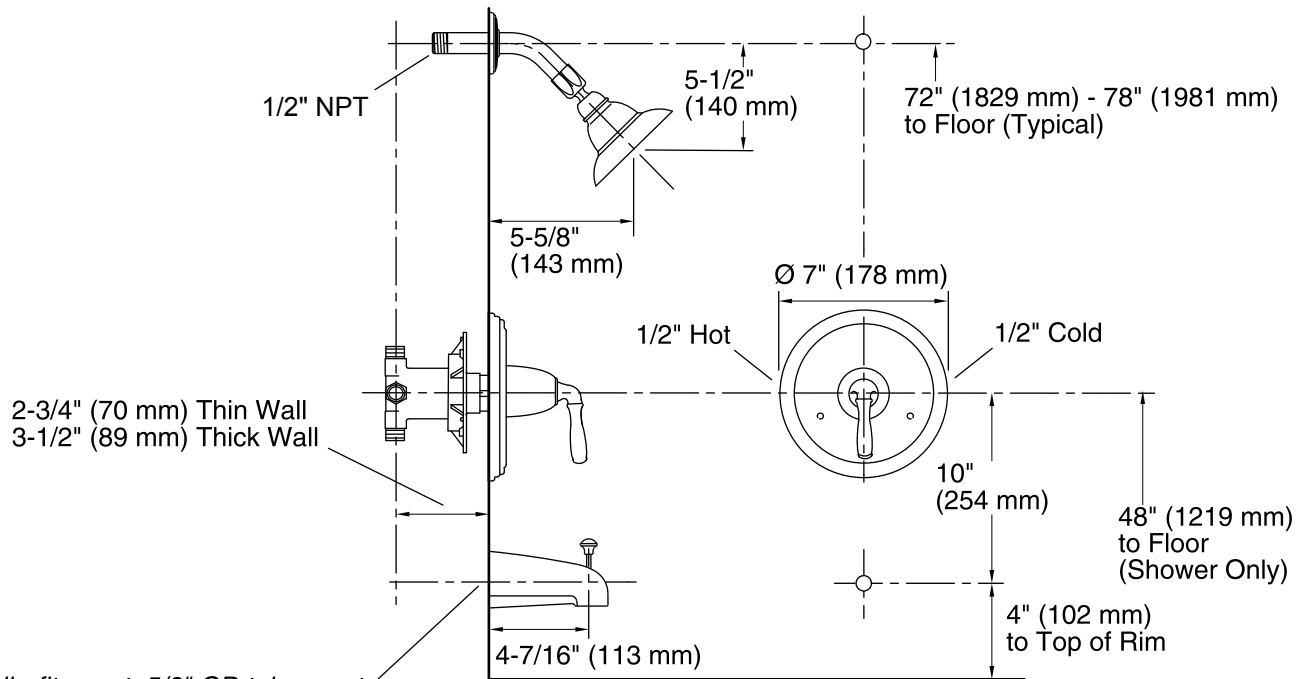

For slip-fit spout, 5/8" OD tube must extend 3-1/4" (83 mm) max beyond the finished wall.
 For 1/2" NPT spout, pipe must extend 3-5/8" (92 mm) beyond the finished wall.

Complete bath and shower faucet with Rite-Temp valve and slip-fit diverter spout shown.

Technical Information

All product dimensions are nominal.

Notes

Install this product according to the installation guide.