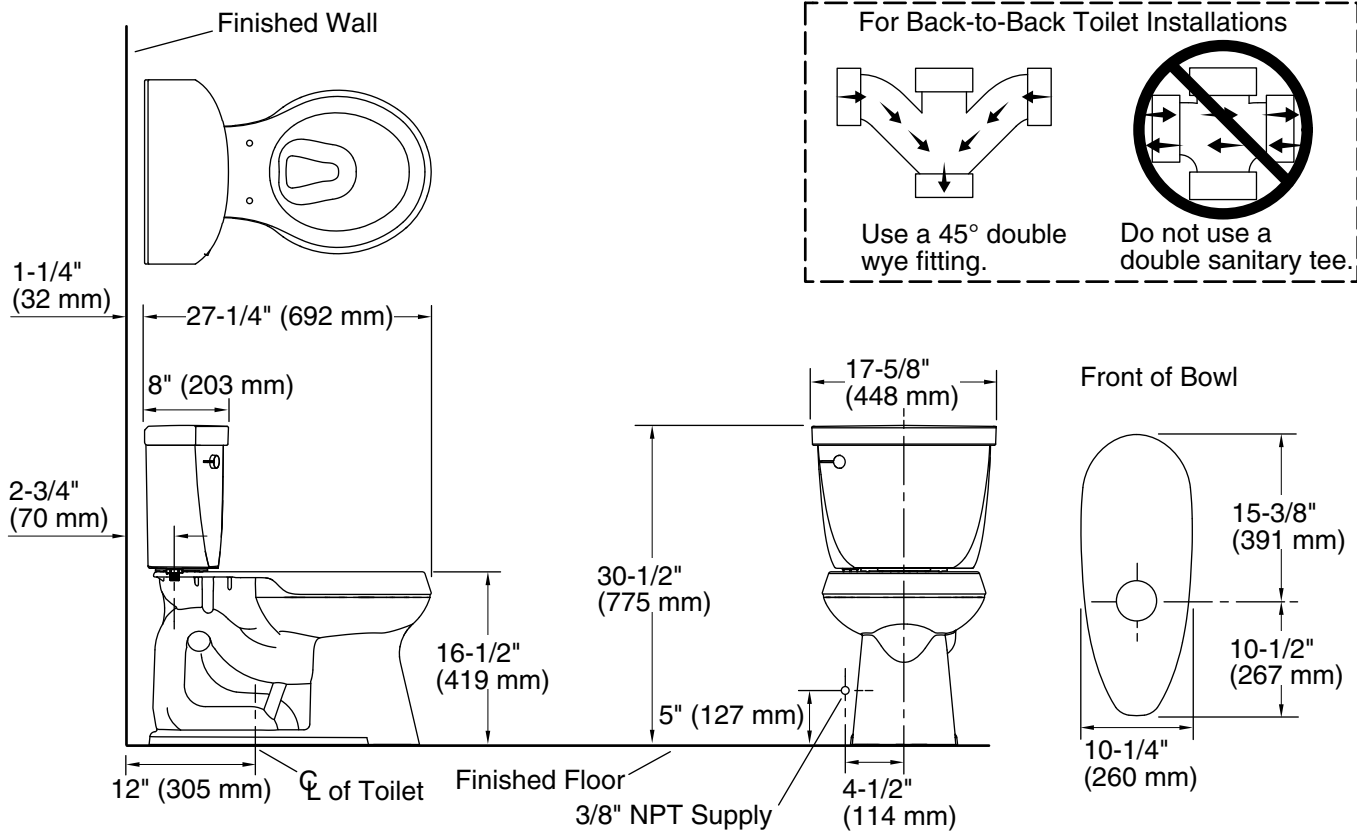

Installation

- Standard 12" (305 mm) rough-in.
- DryLock® System saves installation time and helps prevent water leakage.
- Seat and supply line sold separately.

Recommended Products/Accessories

- K-4639 Cachet® Quiet-Close™ Round-Front Toilet Seat
- K-5589 Purefresh® Round-Front Toilet Seat
- K-76923 Puretide™ Quiet-Close™ Round-front manual cleansing toilet seat
- K-5420 Low-Profile Bolt Caps
- K-9466-L Left-Hand Trip Lever
- K-9470-L Left-Hand Trip Lever
- 1023457 Wax Ring/Hardware Kit
- 1265114 Connector Hose
- K-23726 Drain treatment
- K-23724 Toilet cleaner & disinfectant
- K-23734 Toilet bowl cleaner & disinfectant

For the most current Specification Sheet, go to www.kohler.com.

10-4-2020 06:49 - US/CA

THE BOLD LOOK
OF **KOHLER**®

Cimarron® Comfort Height®

Two-piece round-front 1.6 gpf chair-height toilet

K-3888

Technical Information

All product dimensions are nominal.

- Toilet type: Two-piece, Floor-mount
- Waste Outlet: Floor
- Bowl shape: Round-front
- Flush type: AquaPiston®
- Trap passageway: 2-1/8" (54 mm)
- Water Consumption
 - Full: 1.6 gpf (6 lpf)
- Water surface size: 11" x 8-3/4" (279 mm x 222 mm)
- Rim to water surface: 5-1/4" (133 mm)
- Rough-in: 12" (305 mm)
- Seat-mounting holes: 5-1/2" (140 mm)

Notes

- Install this product according to the installation instructions.
- For back-to-back toilet installations: Use only a 45° double wye fitting.