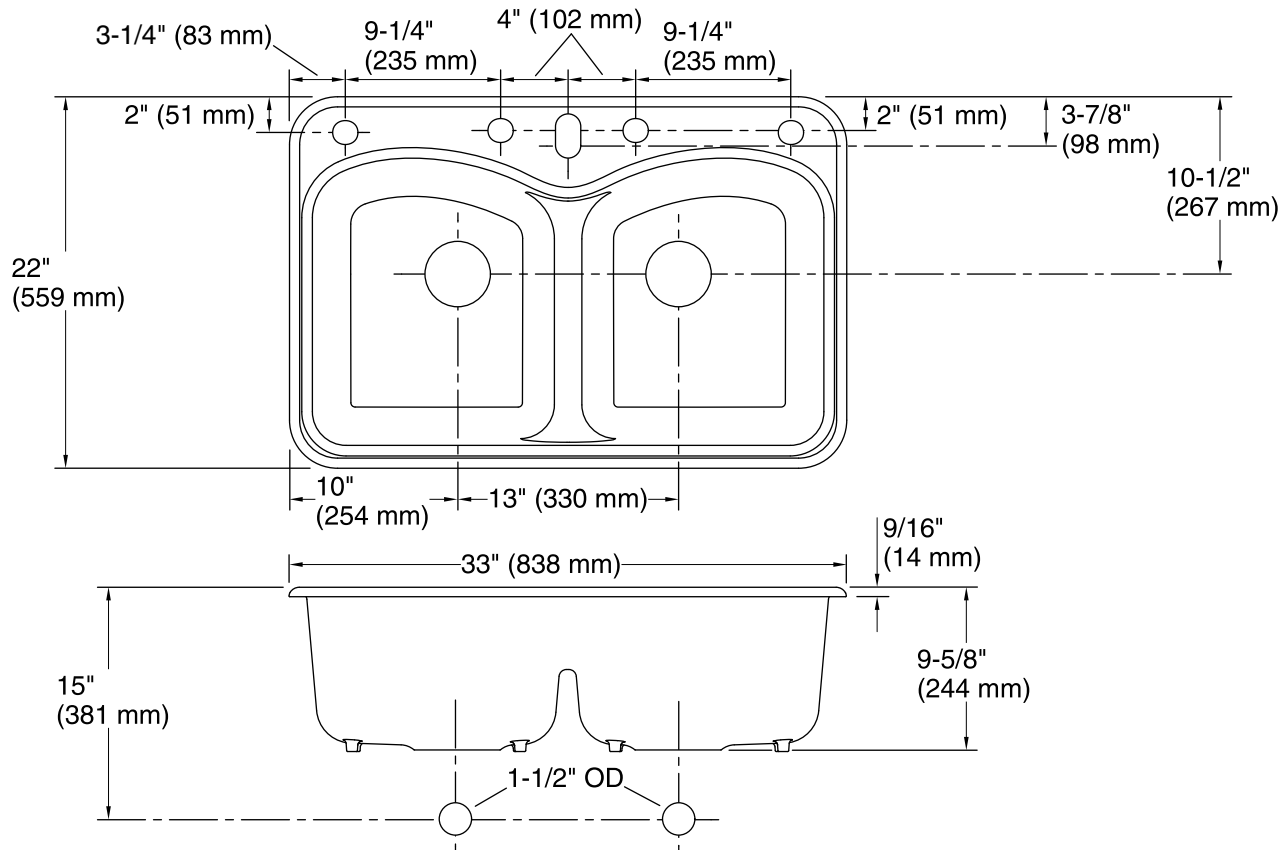

Langlade® Smart Divide®

Under-mount Kitchen Sink
K-6626-6U

Features

- 36-inch minimum base cabinet width.
- KOHLER cast iron.
- Acid-resistant enamel finish.
- Double (equal) compartment.
- Under-mount.
- Smart Divide™ lowered divider.
- 6-hole (oversize).

THE BOLD LOOK
OF **KOHLER**®

Technical Information

All product dimensions are nominal.

Bowl configuration:	Double equal
Installation:	Under-mount
Bowl area (Left)	Length: 15" (381 mm) Width: 18-3/8" (467 mm) Bowl depth: 9" (229 mm)
Bowl area (Right)	Length: 15" (381 mm) Width: 18-3/8" (467 mm) Bowl depth: 9" (229 mm)
Number of deck holes:	6
Faucet hole(s):	2-3/8" (60 mm)
Drain hole:	3-5/8" (92 mm)
Template:	1043753-7, required, included