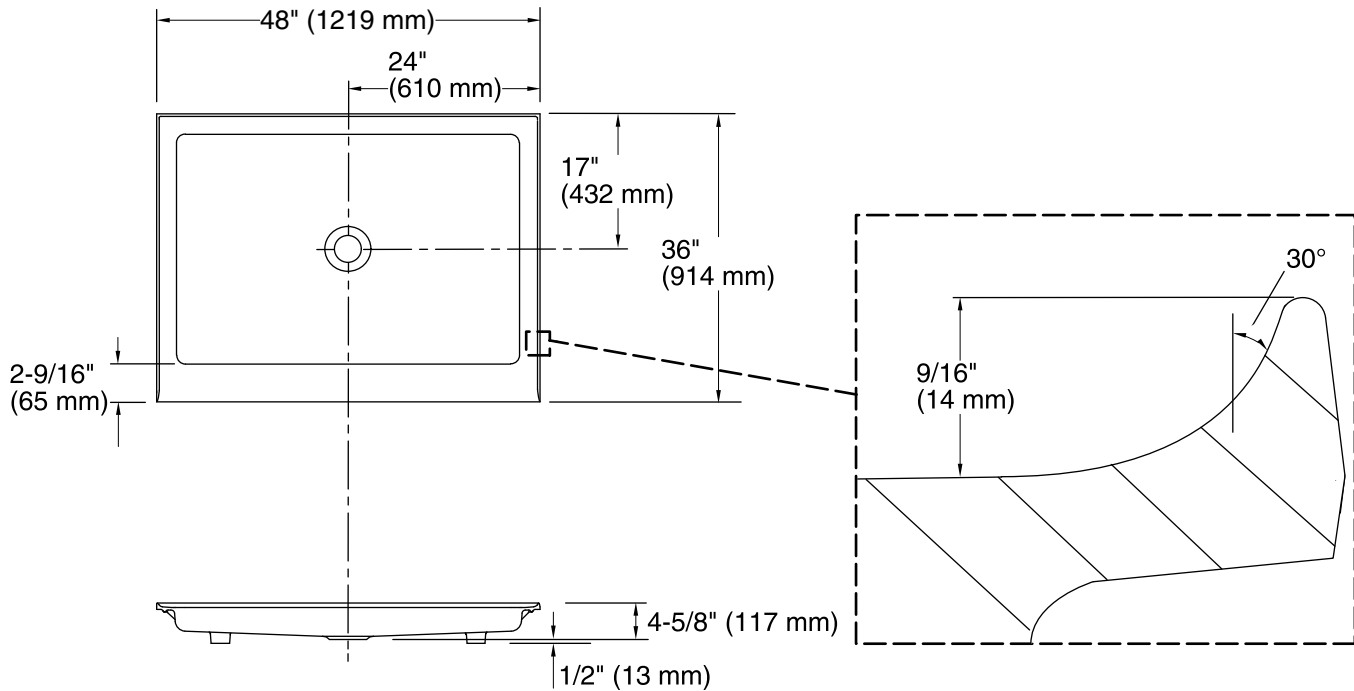

Technical Information

All product dimensions are nominal.

Installation:	Drop-in
Drain location:	Center
Drain hole diameter:	3-3/8" (86 mm)
Weight:	175 lbs (79.4 kg)
Minimum floor load:	20 lbs/ft² (97.6 kg/m²)

Notes

Measure your actual product for rough-in details.

Install this product according to the installation instructions.

The dimensions are applicable for this product only and should not be used to fabricate substitute bases for shower enclosures.

KOHLER steam generator/control kit is designed for use with this product. Kohler Co. shall not be responsible for problems encountered due to the installation and use of other manufacturer's steam generators.