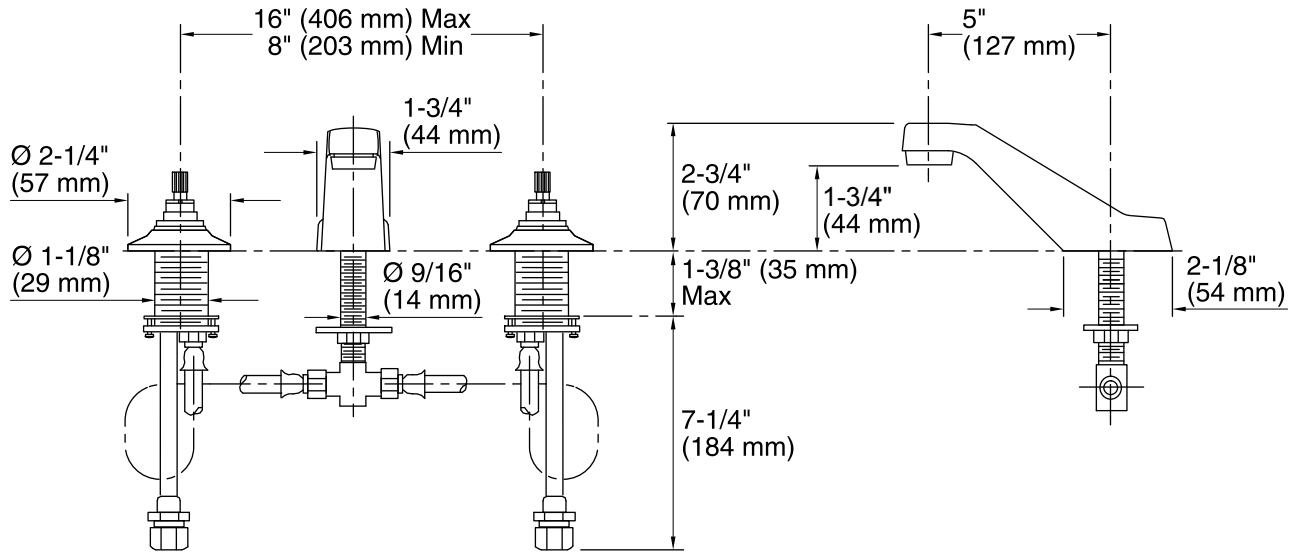

Features

- Brass construction.
- Brass valve bodies.
- Quarter-turn washerless ceramic disc valves.
- Less drain and lift rod.
- Vandal-resistant Water-Guard® aerator.
- Variety of handle style options.
- 5" (127 mm) spout reach.
- 2.0 gal/min (7.6 l/min) maximum flow rate [max at 60 psi (4.14 bar)].

Optional Accessories

1160594 Large Spray Aerator 0.35 gpm (1.3 l/min)

Codes/Standards

ASME A112.18.1/CSA B125.1

NSF 61

NSF 372

All applicable US Federal and State material regulations

DOE - Energy Policy Act 1992

KOHLER® Faucet Lifetime Limited Warranty

See website for detailed warranty information.

Technical Information

All product dimensions are nominal.

Spout:

Spout reach: 5" (127 mm)

Faucet:

Flow rate: 2 gal/min (7.6 l/min)