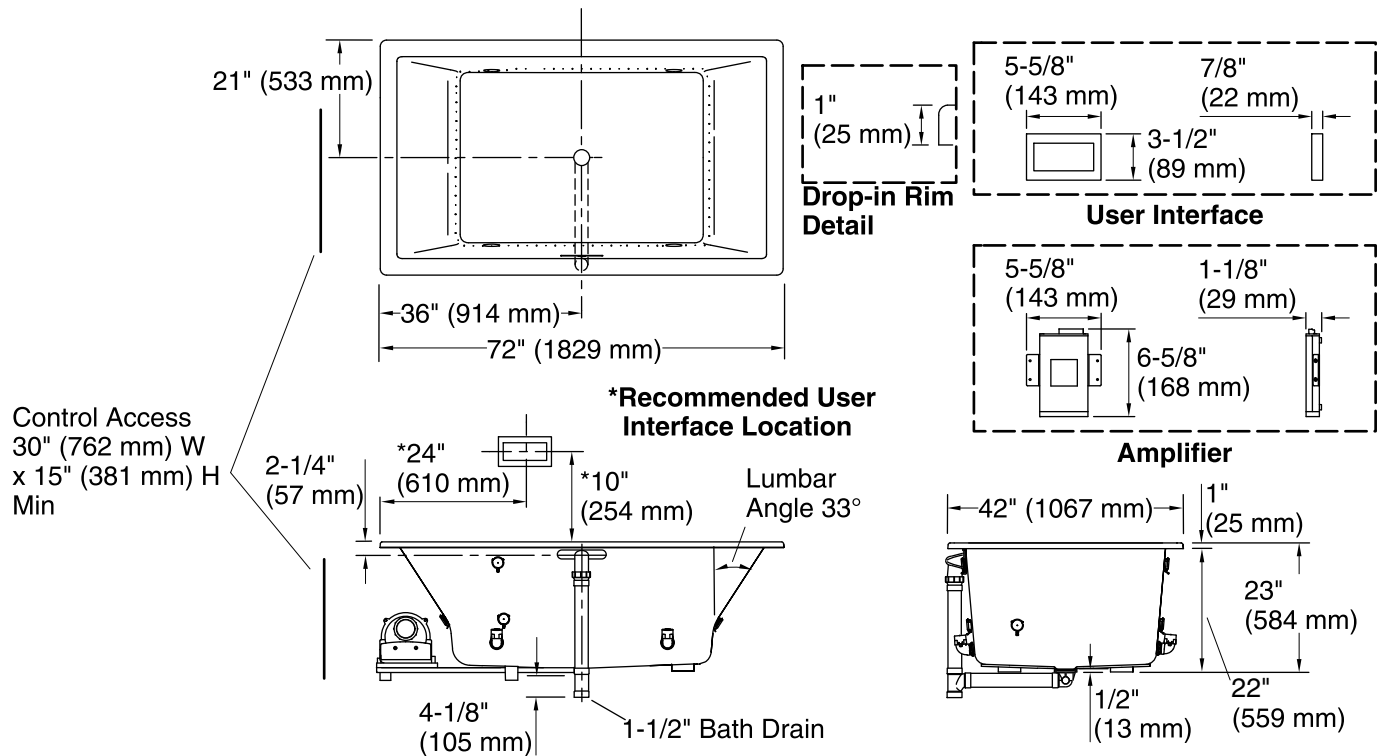

No change in measurements if connected with required drain illustrated. (K-7272)

Required Electrical Service

One dedicated circuit required, protected with Class A Ground-Fault Circuit-Interrupter (GFCI) or Residual Current Device (RCD).

Blower, Heated 120 V, 15 A, 60 Hz
Surface, Amplifier:

Technical Information

All product dimensions are nominal.

Installation: Drop-in, Under-mount
Drain location: Center
Basin area, bottom: 45-3/4" x 32" (1162 mm x 813 mm)
Basin area, top: 66" x 36" (1676 mm x 914 mm)
Weight: 120 lbs (54.4 kg)
Minimum floor load: 60.7 lbs/ft² (296.4 kg/m²)
Water depth: 19" (483 mm)
Water capacity: 139 gal (526.2 L)
Cutout: Drop-in, 70-1/2" x 40-1/2" (1791 mm x 1029 mm)
Electrical component rating: Blower: 120 V, 1.2 A, 60 Hz, 300 W
Heated Surface: 120 V, 0.5 A, 60 Hz, 65

Notes

Measure your actual product for rough-in details.

Install this product according to the installation instructions.

Control amplifier fits 16" (406 mm) center studs. 25' (7.6 m) cables are included.

One electrical service may be used for the entire bath and related electrical components.

Remote blower installation kit K-1446 is available for relocating the blower. Provide access for servicing the blower.

Do not relocate or alter the PVC tee or coiled flexible tubing connected to the blower. Follow the blower relocation instructions exactly.