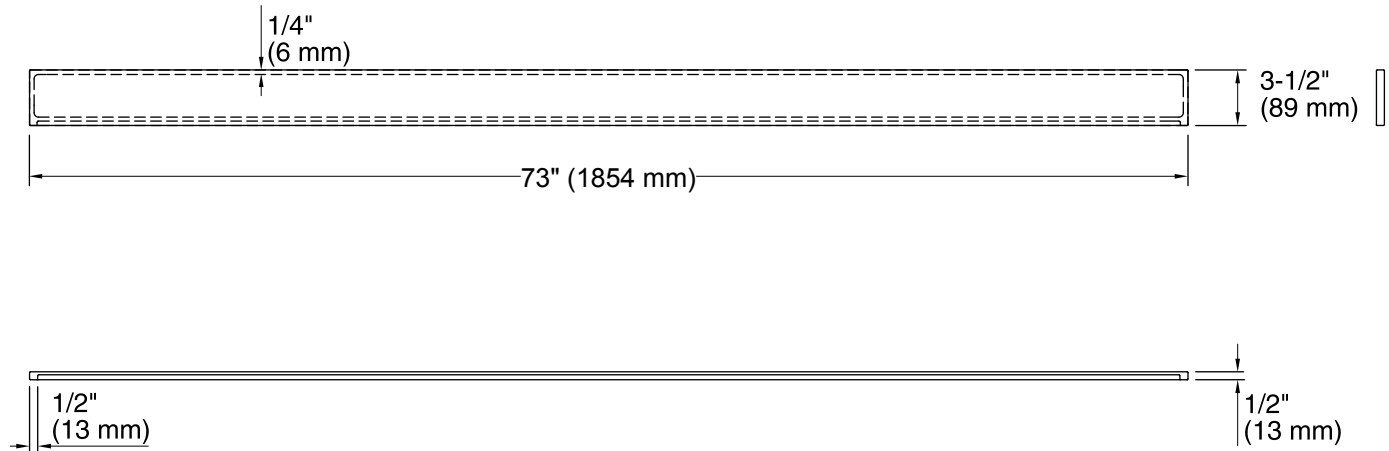

Solid/Expressions®

Bathroom Vanity Top - Back Splash

K-5449

Features

- Solid Surface
- 73" (1854 mm) x 1/2" (13 mm) x 3-1/2" (89 mm)

Codes/Standards

None Applicable

KOHLER® One-Year Limited Warranty

See website for detailed warranty information.

Available Color/Finishes

Color tiles intended for reference only.

Color	Code	Description
	S33	White Expressions
	S34	Almond Expressions
	S35	Biscuit Expressions
	S36	Ice Grey Expressions

Technical Information

All product dimensions are nominal.

Notes

Install this product according to the installation instructions.