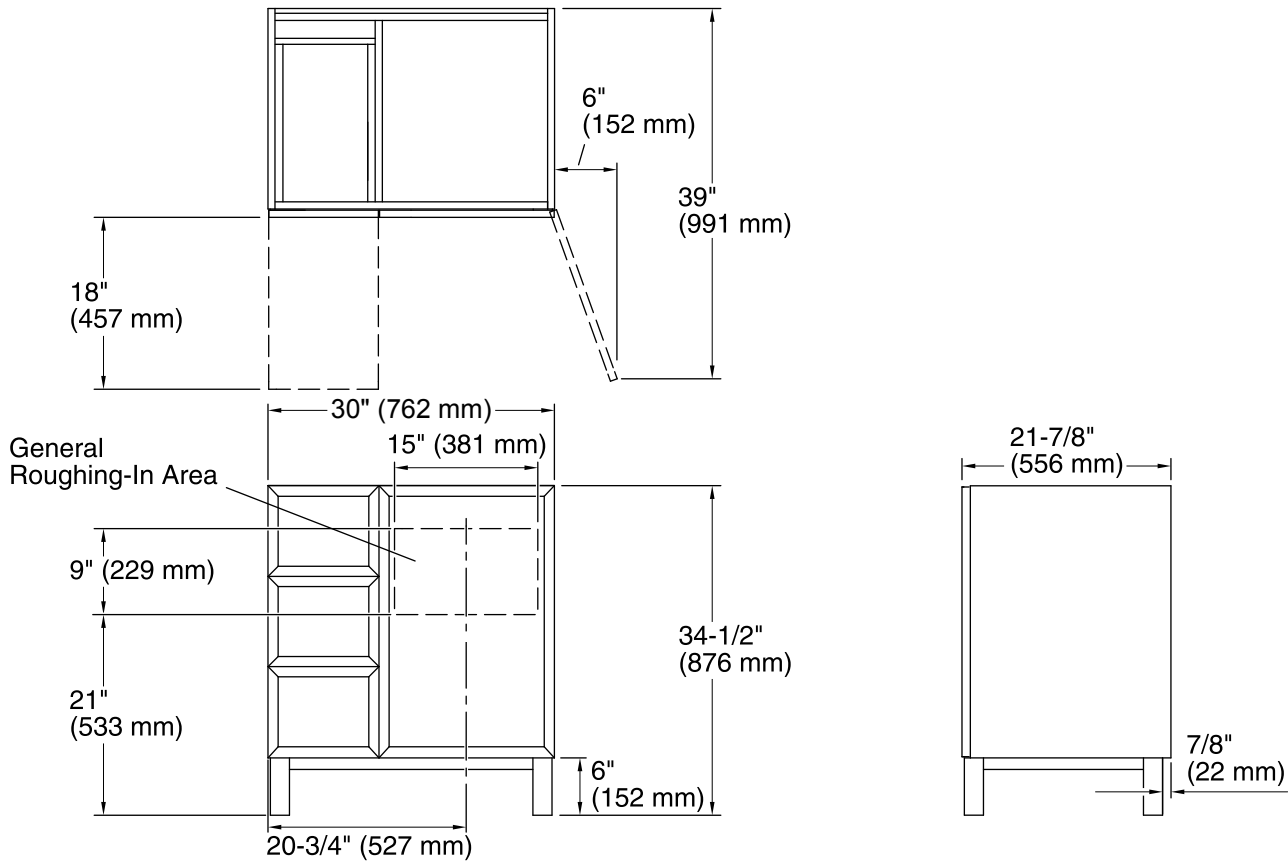

## Technical Information

All product dimensions are nominal.

Vanity type: Standard