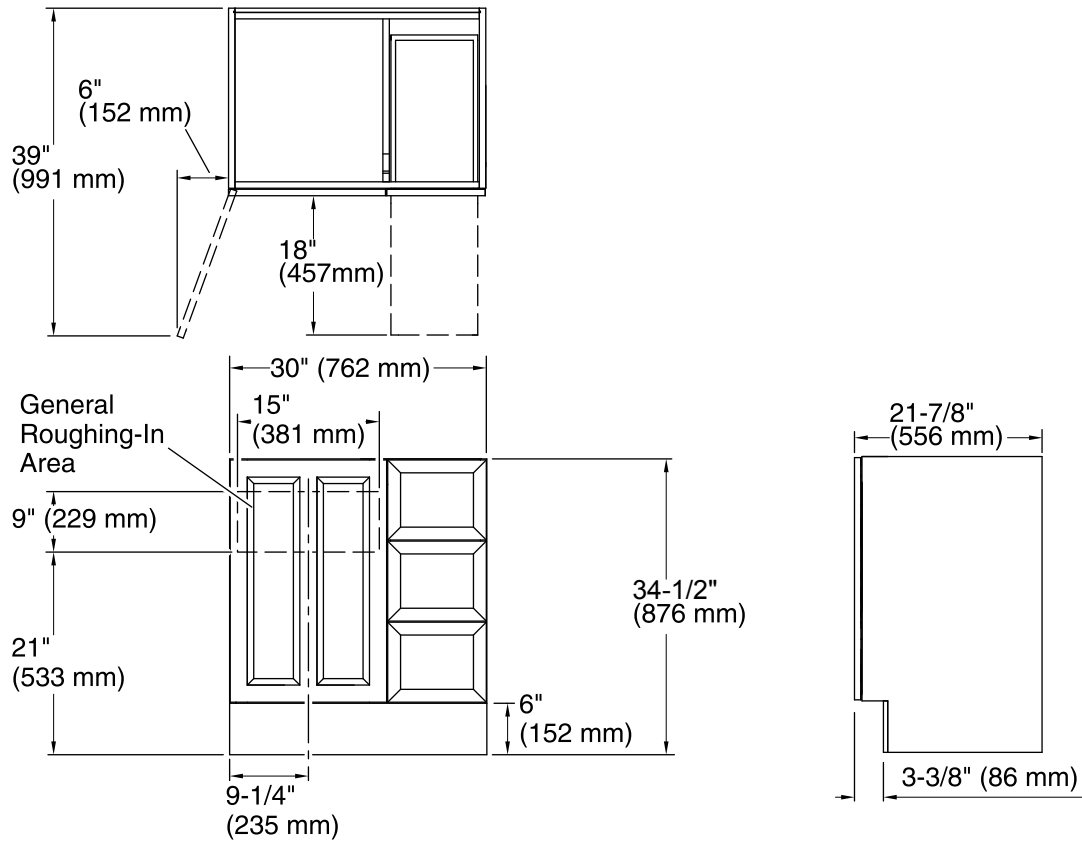

## Technical Information

All product dimensions are nominal.

Vanity type: Standard