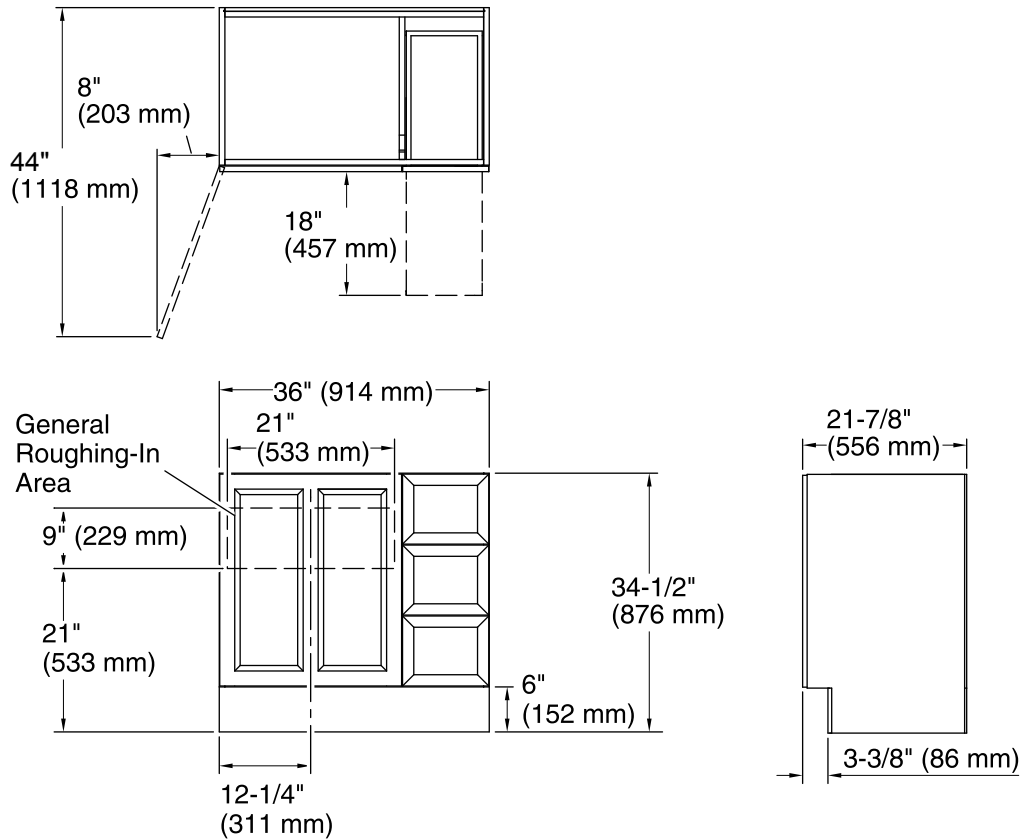

## Technical Information

All product dimensions are nominal.

Vanity type: Standard