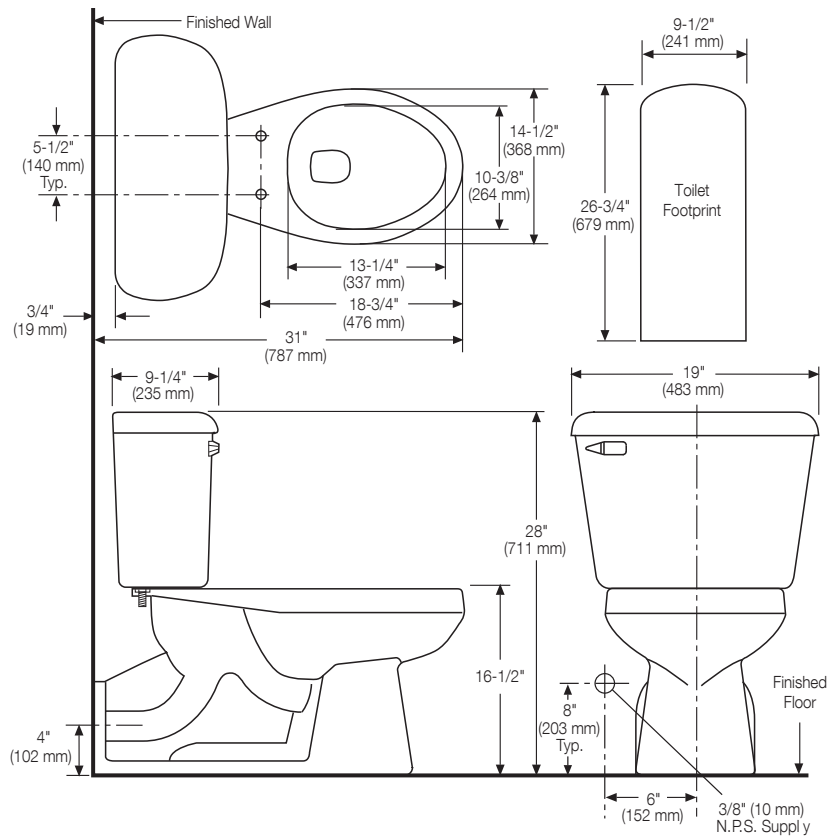

Specifications

Model #	Description	Codes/Standards
151-123	Elongated front, pressure-assist, floor-mount, rear outlet, two-piece toilet	

Specification	Description	Specification	Description
Material	Vitreous China	Trap Diameter	1-7/8"
Water Pressure Range	35 to 80 PSI	Trap Seal	2-3/4"
Flush System	Pressure-assist Flushing Technology	Rough-in	Rear Outlet
Water Usage	1.6 gpf / 6.0 lpf	Shipping Weight	Model 151 - 61 lbs.
Water Surface Area	10-1/2" X 12-1/4"		Model 122/123/123RH - 47 lbs.
MaP Rating	1000 grams	Warranty	Vitreous China - Limited Lifetime Tank Trim - Five Year Limited

Technical Information

See our complete line of acrylic and vitreous china bathroom fixtures, plastic tank trim and plumbing products.

These dimensions are nominal and subject to change without notice.

Fixture performance and specifications meet or exceed ASME A112.19.2-2008/CSA B45.1-08 standards, and other state and local codes.

MADE IN USA