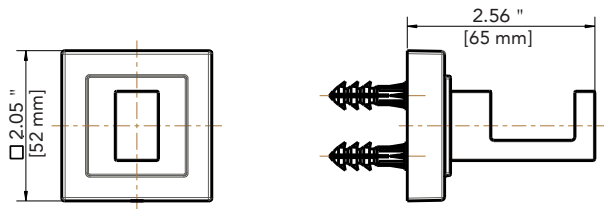

Product Codes:

MIRRITRCP (polished chrome)
MIRRITRBN (brushed nickel)

Robe Hook

Towel Ring