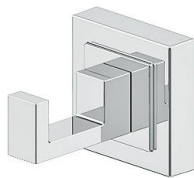

Mirabelle®

RIGI COLLECTION

ACCESSORIES

- All metal construction
- Mounting hardware included

ROBE HOOK

Product Codes:

MIRRIRHCP (polished chrome)
MIRRIRHBN (brushed nickel)

TOWEL RING

Product Codes:

MIRRITRCP (polished chrome)
MIRRITRBN (brushed nickel)

RIGI COLLECTION

ACCESSORIES

ROBE HOOK

Product Codes:

MIRRIRHCP (polished chrome)
MIRRIRHBN (brushed nickel)

TOWEL RING

Product Codes:

MIRRITRCP (polished chrome)
MIRRITRBN (brushed nickel)

Robe Hook

Towel Ring