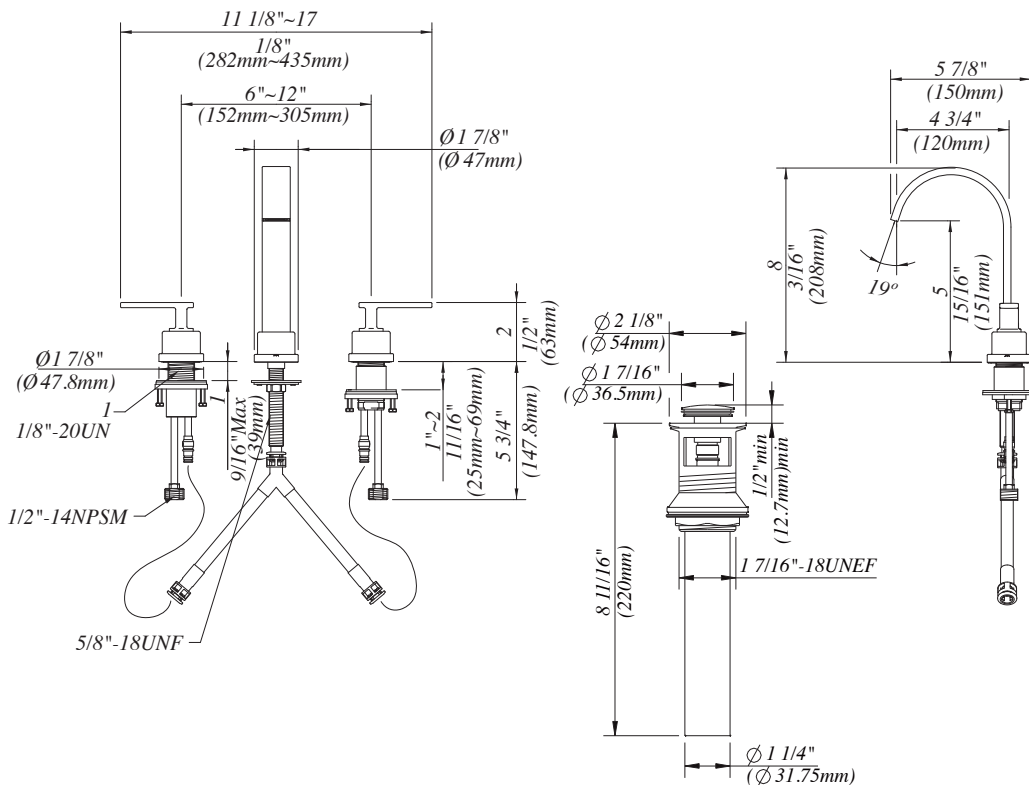

MISENO

Style comes home

6-12" Two handle widespread lavatory faucet

Finish : MNO441CP (Polished Chrome)
Finish : MNO441BNP (PVD Brushed Nickel)
Finish : MNO441FB (Flat Black)

Miseno warranty. See complete warranty statement for details.
Miseno reserves the right to make specification changes without notice or obligation.

Features

- Lead free brass body
- Ceramic cartridge
- Metal lever handle
- With brass push up drain
- Max. flow rate: 1.2 gpm (4.5 L/min) at 60 psi

Codes and Standards

Specified model meets or exceeds:

- IAPMO/cUPC
- NSF 61-9
- NSF/ANSI 372
- Watersense
- ADA

Installation Notes

- Cover your drain to avoid losing parts.
- The fittings should be installed by the licensed plumber of the State.
- When installing flexible hose, please note: there should be no torsion or deformation; do not fold into Shape V or L; do not use if there is any crack or deformation.