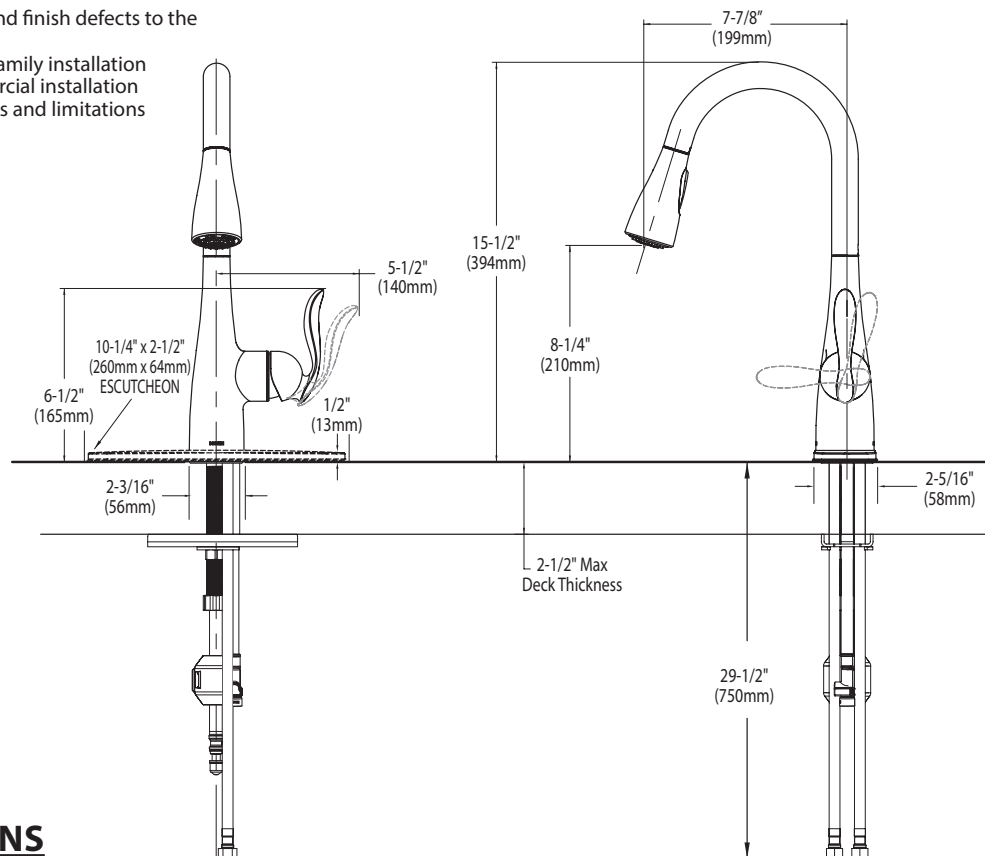

OPERATION

- Lever style handle
- Temperature controlled by 100° arc of handle travel
- Operates with less than 5 lbs. of force
- Operates in stream or spray mode in the pullout or retracted position
- When filling a vessel outside the sink, the pause feature conveniently stops the flow of water as the wand passes over the counter top

Specifications

ARBOR™
**Single Handle High Arc
Pulldown Kitchen Faucet**

Models: 7594 series

NOTE: THIS FAUCET IS DESIGNED TO BE INSTALLED
THRU 1 OR 3 HOLES, 1-1/2" (38mm) MIN. DIA.

CRITICAL DIMENSIONS

(DO NOT SCALE)

TO ORDER PARTS CALL: 1-800-BUY-MOEN

www.moen.com

Buy it for looks. Buy it for life.®

Specifications

FAUCET DESCRIPTION

- Reflex™ pulldown system offers smooth operation, easy movement and secure docking
- Metal construction with various finishes identified by suffix
- Quick connect system
- Pullout spray with 68" braided hose
- Flexible supply lines with 3/8" compression fittings
- High arc spout provides height and reach to fill or clean large pots while pull out wand provides the maneuverability for cleaning or rinsing
- 360° rotating spout
- Power clean spray