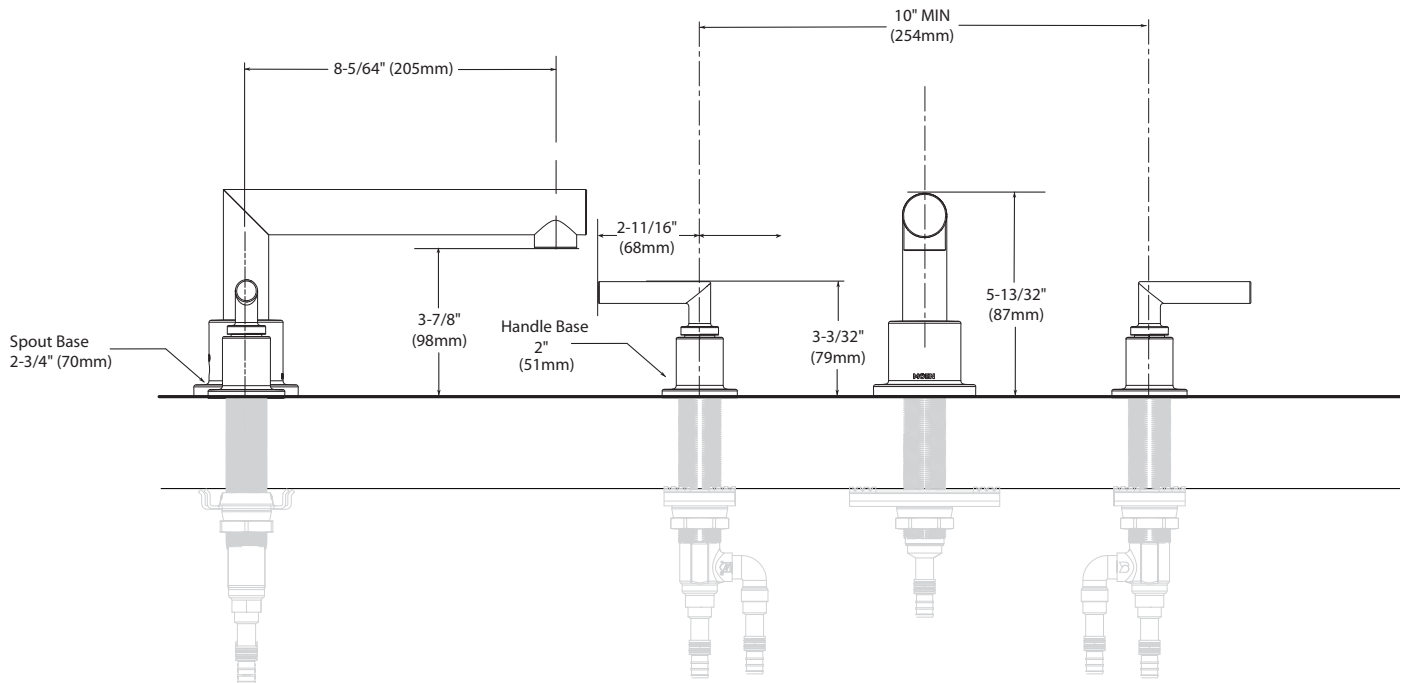

ARRIS™

Two-Handle Roman Tub Faucet Trim

Models: TS93003 series

Valves: 4792, 4793, 4796, 4797, 4798

CRITICAL DIMENSIONS

(DO NOT SCALE)

FOR MORE INFORMATION CALL: 1-800-BUY-MOEN

www.moen.com