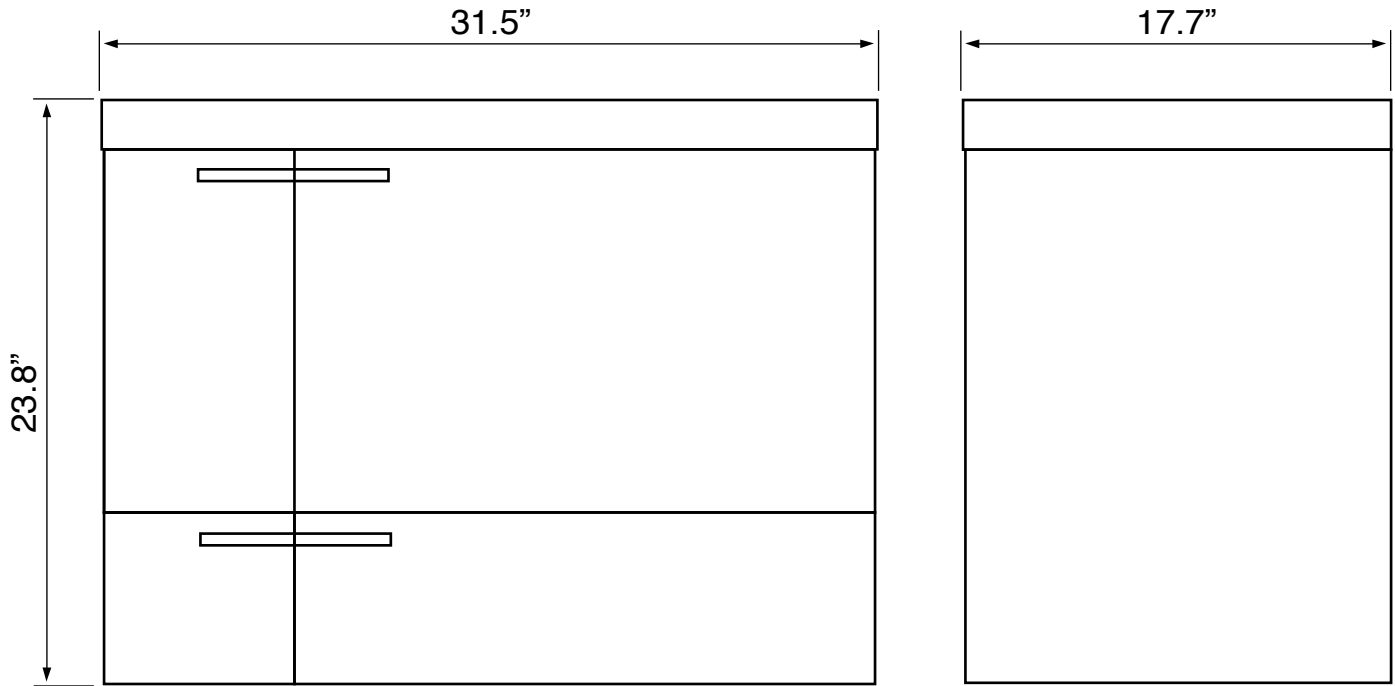

Features

- Modern design.
- Sink with overflow.
- Waterproof vanity panels.
- 2 doors.
- 1 soft-closing drawer.
- Ships fully assembled.
- Made in Italy.

Material

- White ceramic integrated sink.
- Engineered wood vanity base.
- Polished chrome brass handles.

Installation

- Wall mounted/floating installation.

Configurations

- Single hole.
- Three hole (special order).
- No hole (special order).

Nameek's One-Year Limited Warranty

See website for warranty information details.

Vanity Cabinet Color/Finish Details

Color	Description
	Larch Canapa

Technical Information

Bowl type:	Single
Installation:	Wall mounted
Bowl dimensions:	Depth: 3.5"
	Length: 17.32"
	Width: 11.02"
Drain hole:	1.90"
Faucet hole:	1.38"
Hole configurations:	1