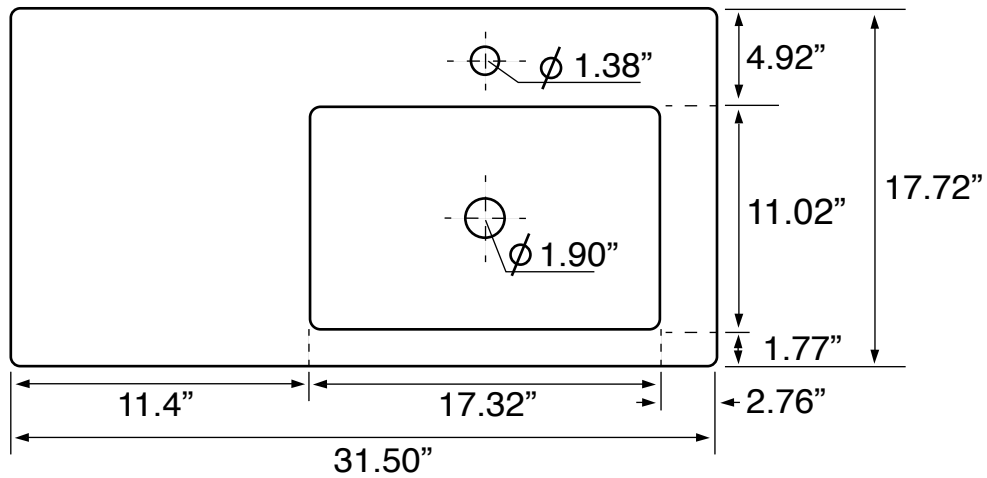

Installation

- Wall mounted/floating installation.

Configurations

- Single hole.
- Three hole (special order).
- No hole (special order).

Nameek's One-Year Limited Warranty

See website for warranty information details.

Vanity Cabinet Color/Finish Details

Color	Description
	Larch Canapa

Technical Information

Bowl type:	Single
Installation:	Wall mounted
Bowl dimensions:	Depth: 3.5"
	Length: 17.32"
	Width: 11.02"
Drain hole:	1.90"
Faucet hole:	1.38"
Hole configurations:	1