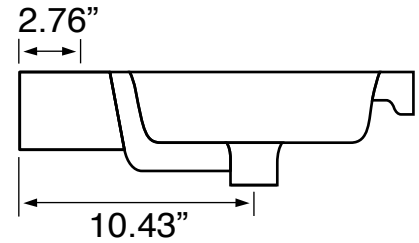

Installation

- Wall mounted/floating installation.

Configurations

- Single hole.
- Three hole (special order).
- No hole (special order).

Nameek's One-Year Limited Warranty

See website for warranty information details.

Vanity Cabinet Color/Finish Details

Color	Description
	Larch Canapa

Technical Information

Bowl type:	Single
Installation:	Wall mounted
Bowl dimensions:	Depth: 3.5"
	Length: 17.32"
	Width: 11.02"
Drain hole:	1.90"
Faucet hole:	1.38"
Hole configurations:	1