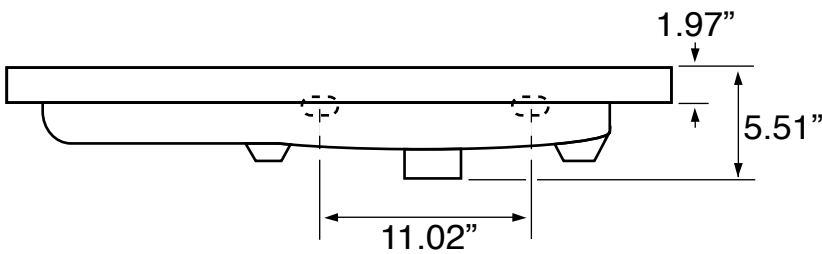

Features

- Modern design.
- Sink with overflow.
- Waterproof vanity panels.
- 2 doors.
- 1 soft-closing drawer.
- Ships fully assembled.
- Made in Italy.

Material

- White ceramic integrated sink.
- Engineered wood vanity base.
- Polished chrome brass handles.

Installation

- Wall mounted/floating installation.

Configurations

- Single hole.
- Three hole (special order).
- No hole (special order).

Nameek's One-Year Limited Warranty

See website for warranty information details.

Vanity Cabinet Color/Finish Details

Color	Description
	Larch Canapa

Technical Information

Bowl type:	Single
Installation:	Wall mounted
Bowl dimensions:	Depth: 3.5"
	Length: 17.32"
	Width: 11.02"
Drain hole:	1.90"
Faucet hole:	1.38"
Hole configurations:	1