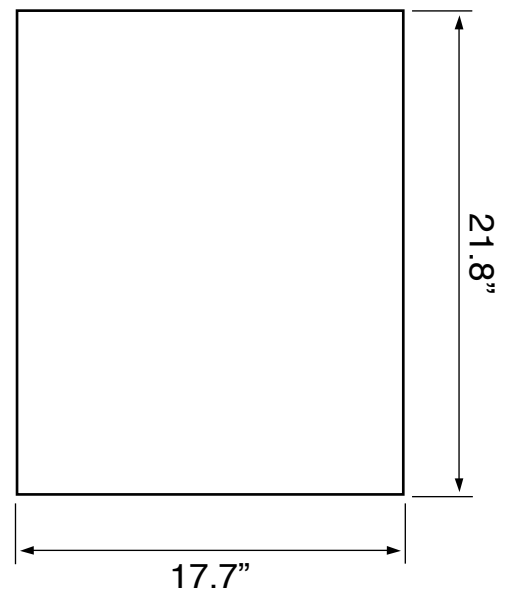

Vanity Cabinet Color/Finish Details

Color	Description
	Larch Canapa

Technical Information

Bowl type:	Single
Installation:	Wall mounted
Bowl dimensions:	Depth: 3.5"
	Length: 17.32"
	Width: 11.02"
Drain hole:	1.90"
Faucet hole:	1.38"
Hole configurations:	1