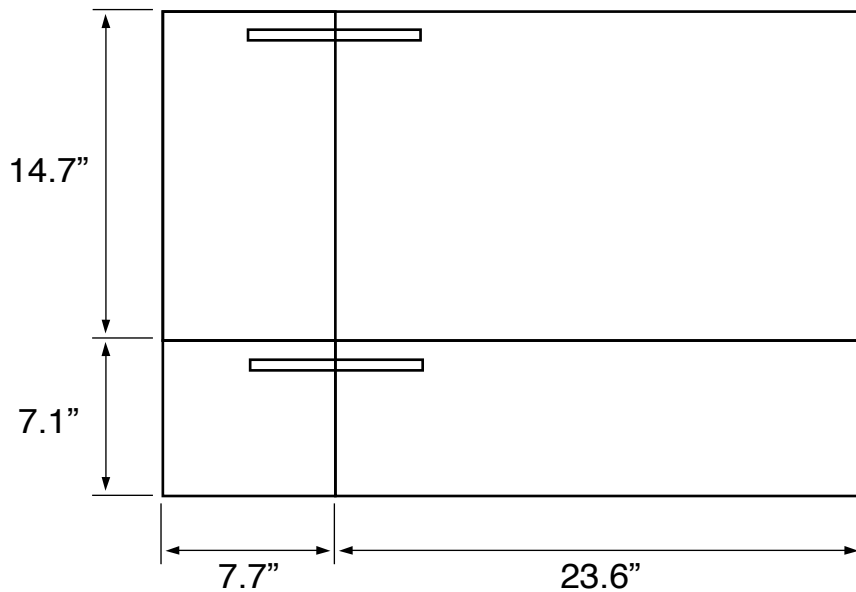

Installation

- Wall mounted/floating installation.

Configurations

- Single hole.
- Three hole (special order).
- No hole (special order).

Nameek's One-Year Limited Warranty

See website for warranty information details.

Vanity Cabinet Color/Finish Details

Color	Description
	Larch Canapa

Technical Information

Bowl type:	Single
Installation:	Wall mounted
Bowl dimensions:	Depth: 3.5"
	Length: 17.32"
	Width: 11.02"
Drain hole:	1.90"
Faucet hole:	1.38"
Hole configurations:	1