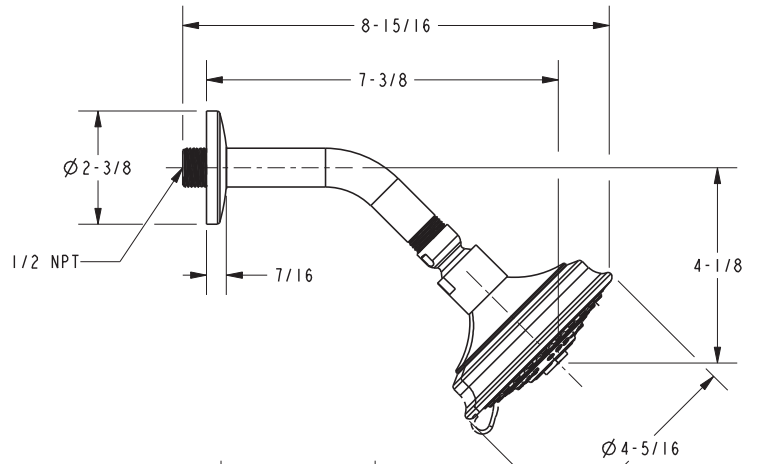

# 3-1664BP

## PRODUCT DIMENSIONS *(Units are in inches)*

NOTES:

- 1. CUT STEM TO DIMENSION SHOWN.
- 2. CUT ALL-THREAD 1/2" SHORTER THAN STEM.

### Astaire Shower Trim 3-1664BP