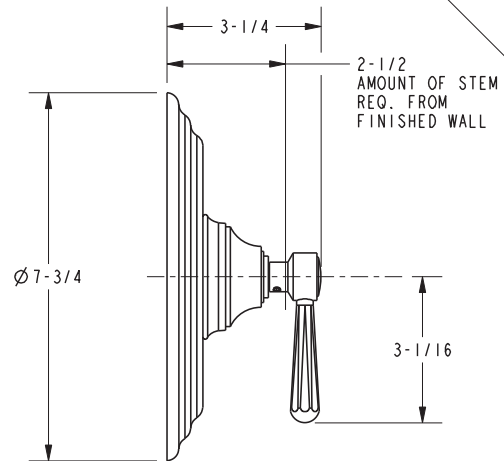

# 3-1664BP

## PRODUCT DIMENSIONS *(Units are in inches)*

NOTES:

- 1. CUT STEM TO DIMENSION SHOWN.
- 2. CUT ALL-THREAD 1/2" SHORTER THAN STEM.

### Astaire Shower Trim 3-1664BP