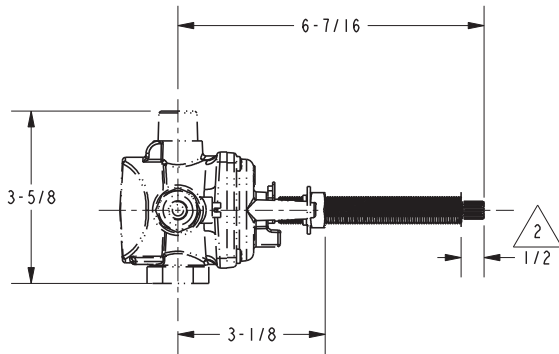

# 3-1664BP

## PRODUCT DIMENSIONS *(Units are in inches)*

NOTES:

- 1. CUT STEM TO DIMENSION SHOWN.
- 2. CUT ALL-THREAD 1/2" SHORTER THAN STEM.

### Astaire Shower Trim 3-1664BP