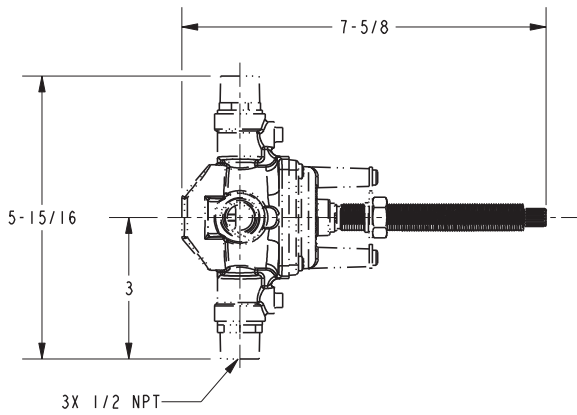

# 3-1664BP

## PRODUCT DIMENSIONS *(Units are in inches)*

NOTES:

- 1. CUT STEM TO DIMENSION SHOWN.
- 2. CUT ALL-THREAD 1/2" SHORTER THAN STEM.

### Astaire Shower Trim 3-1664BP