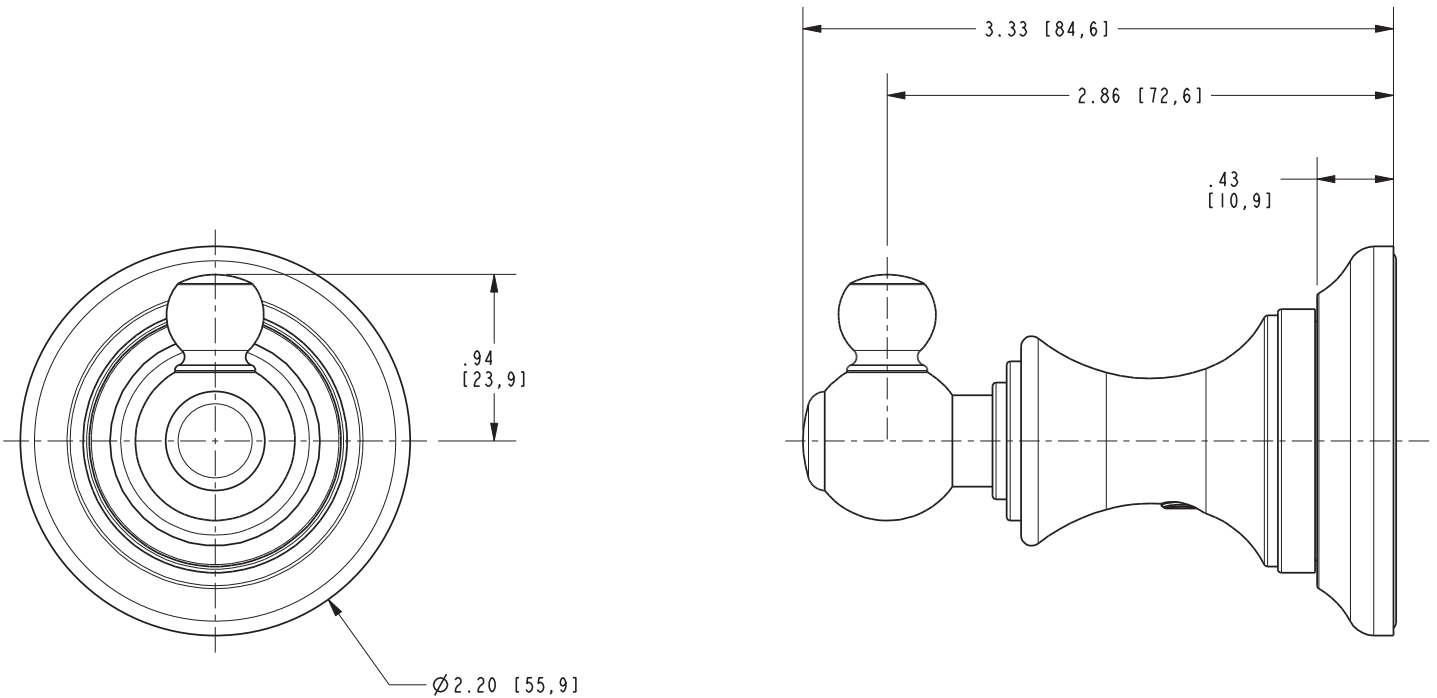

### Specified Model

Model	Description	Colors   Finishes
35-12	Single Robe Hook	<input type="checkbox"/> 10B <input type="checkbox"/> 15 <input type="checkbox"/> 15S <input type="checkbox"/> 26 <input type="checkbox"/> Other

### Product Specification: Add size designator and "Color / Finish" suffix to Model number, below.

The Single Robe Hook shall be made of solid brass construction. Single Robe Hook shall complement Newport Brass Sutton product series. Single Robe Hook shall be Newport Brass Model 35-12/\_\_\_\_ .

## PRODUCT DIMENSIONS *(Units are in inches)*

Product Dimensions are provided for reference only. For specific product installation guidelines, please reference the Installation Instructions of the product being installed.