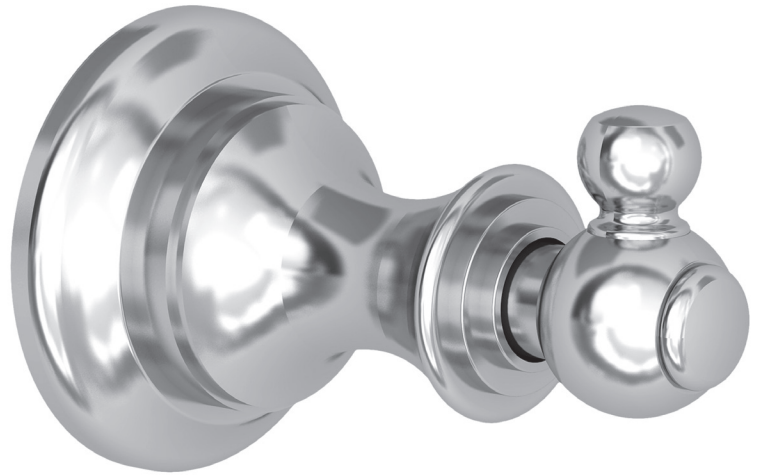

## Single Robe Hook **35-12**

### Features

- Solid brass construction
- Complements Sutton product series

### Colors / Finishes

- 10B: Oil Rubbed Bronze
  - 15: Polished Nickel
  - 15S: Satin Nickel - PVD
  - 26: Polished Chrome
- Other: Refer to the Newport Brass catalog for additional color/finish options.

### Product Specification: Add size designator and "Color / Finish" suffix to Model number, below.

The Single Robe Hook shall be made of solid brass construction. Single Robe Hook shall complement Newport Brass Sutton product series. Single Robe Hook shall be Newport Brass Model 35-12/\_\_\_\_ .