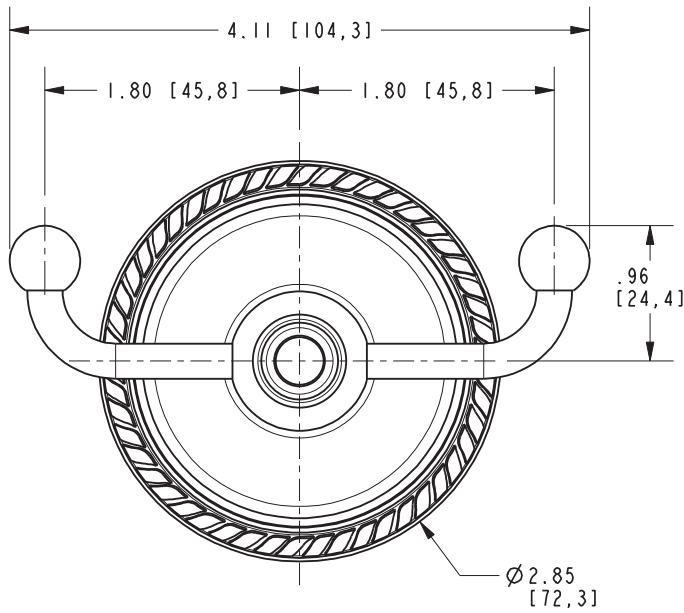

Double Robe Hook
15-13

Features

- Solid brass construction
- Complements Amisa product series

Codes / Standards Compliance

Meets or exceeds the following at date of manufacture:

- All applicable US Federal and State material regulations

Model	Description	Colors Finishes
15-13	Double Robe Hook	<input type="checkbox"/> 10B <input type="checkbox"/> 15 <input type="checkbox"/> 15S <input type="checkbox"/> 26 <input type="checkbox"/> Other

Product Specification: Add size designator and "Color / Finish" suffix to Model number, below.

The Double Robe Hook shall be made of solid brass construction. Double Robe Hook shall complement Newport Brass Amisa product series. Double Robe Hook shall be Newport Brass Model 15-13/_____.

15-13

PRODUCT DIMENSIONS *(Units are in inches)*

Product Dimensions are provided for reference only. For specific product installation guidelines, please reference the Installation Instructions of the product being installed.