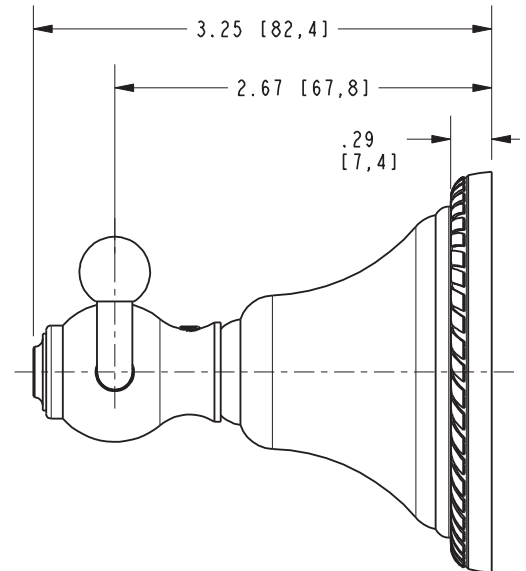

Double Robe Hook
15-13

Features

- Solid brass construction
- Complements Amisa product series

Codes / Standards Compliance

Meets or exceeds the following at date of manufacture:

- All applicable US Federal and State material regulations

Model	Description	Colors Finishes
15-13	Double Robe Hook	<input type="checkbox"/> 10B <input type="checkbox"/> 15 <input type="checkbox"/> 15S <input type="checkbox"/> 26 <input type="checkbox"/> Other

Product Specification: Add size designator and "Color / Finish" suffix to Model number, below.

The Double Robe Hook shall be made of solid brass construction. Double Robe Hook shall complement Newport Brass Amisa product series. Double Robe Hook shall be Newport Brass Model 15-13/_____.

15-13

PRODUCT DIMENSIONS *(Units are in inches)*

Product Dimensions are provided for reference only. For specific product installation guidelines, please reference the Installation Instructions of the product being installed.