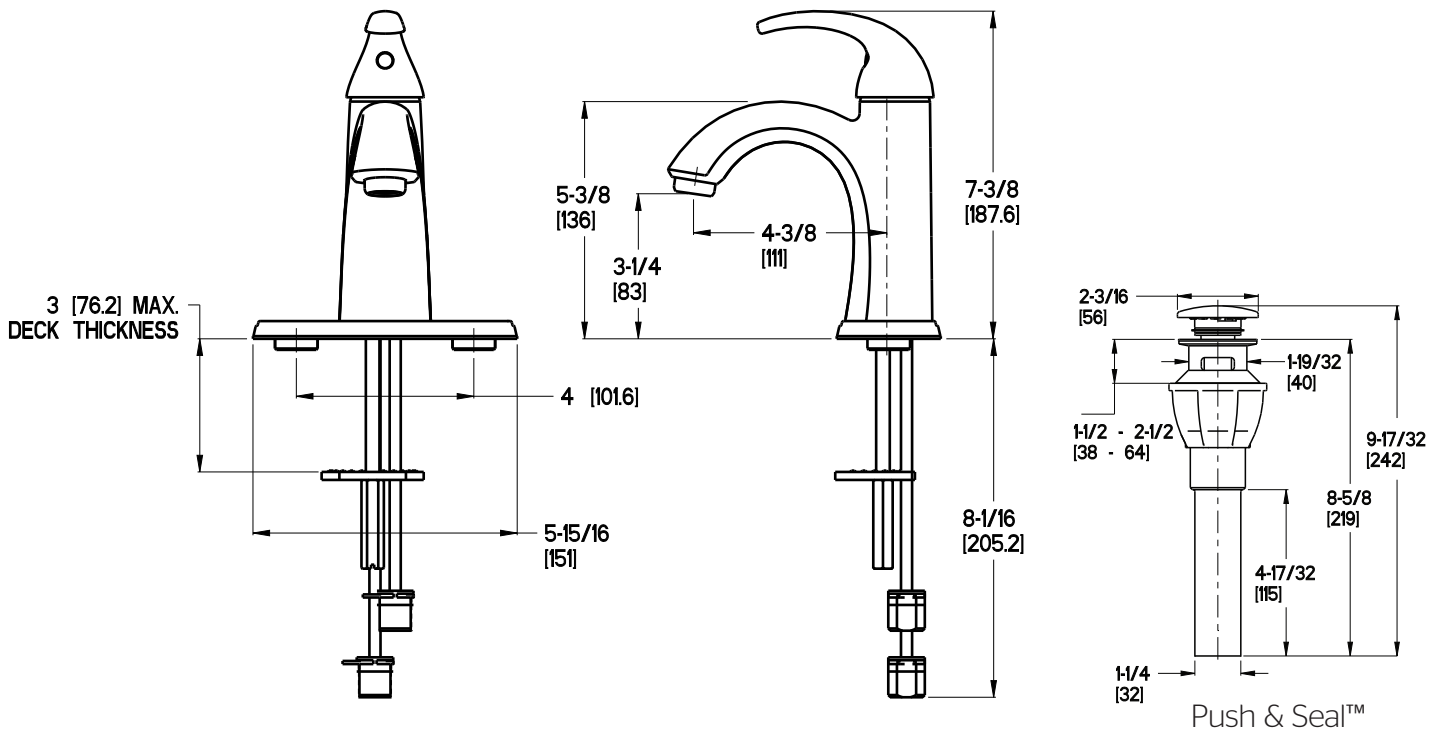

### Features

- 1 or 3-Hole Installation; Deck Plate or Single Hole Mounting Option
- Pforever Seal Ceramic Disc Valves
- Push & Seal™ Pop-Up
- Pforever Warranty®

## Dimensions

Ø1 Min to Ø1-1/2 Max. Deck Hole Openings