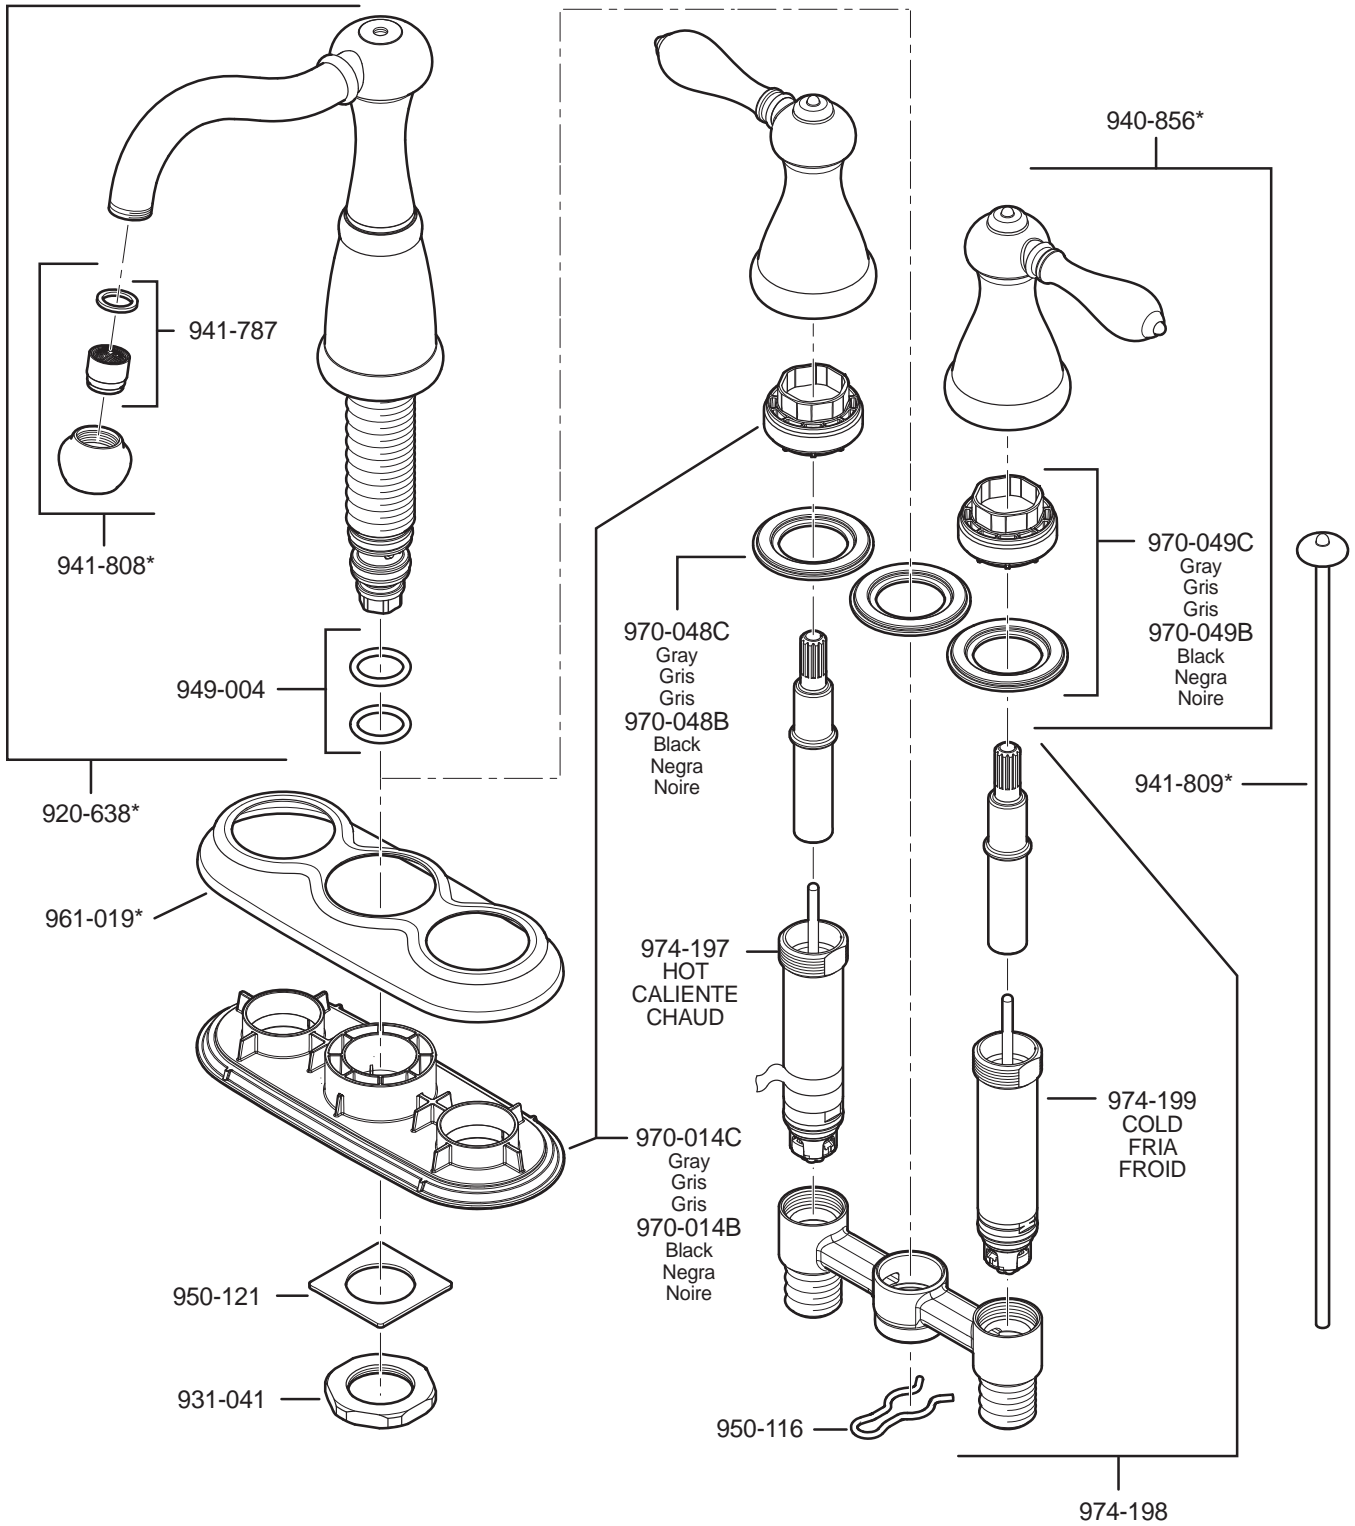

# PARTS EXPLOSION

## 46 Series Marielle™ Collection 4" Centerset Lavatory Faucet

**FINISHES \*** Indicates Finish

|                       |                   |                      |
|-----------------------|-------------------|----------------------|
| A Polished Chrome     | L Satin Stainless | T Biscuit            |
| B Black               | M Almond          | U Rustic Bronze      |
| D PVD Polished Nickel | N Antique Bronze  | V PVD Polished Brass |
| E Rustic Pewter       | P Polished Brass  | W White              |
| J PVD Brushed Nickel  | Q Satin Brass     | Y Tuscan Bronze      |
| G Velvet Aged Bronze  | R Copper          | Z Oil-Rubbed Bronze  |
| K Satin Nickel        | S Stainless Steel |                      |