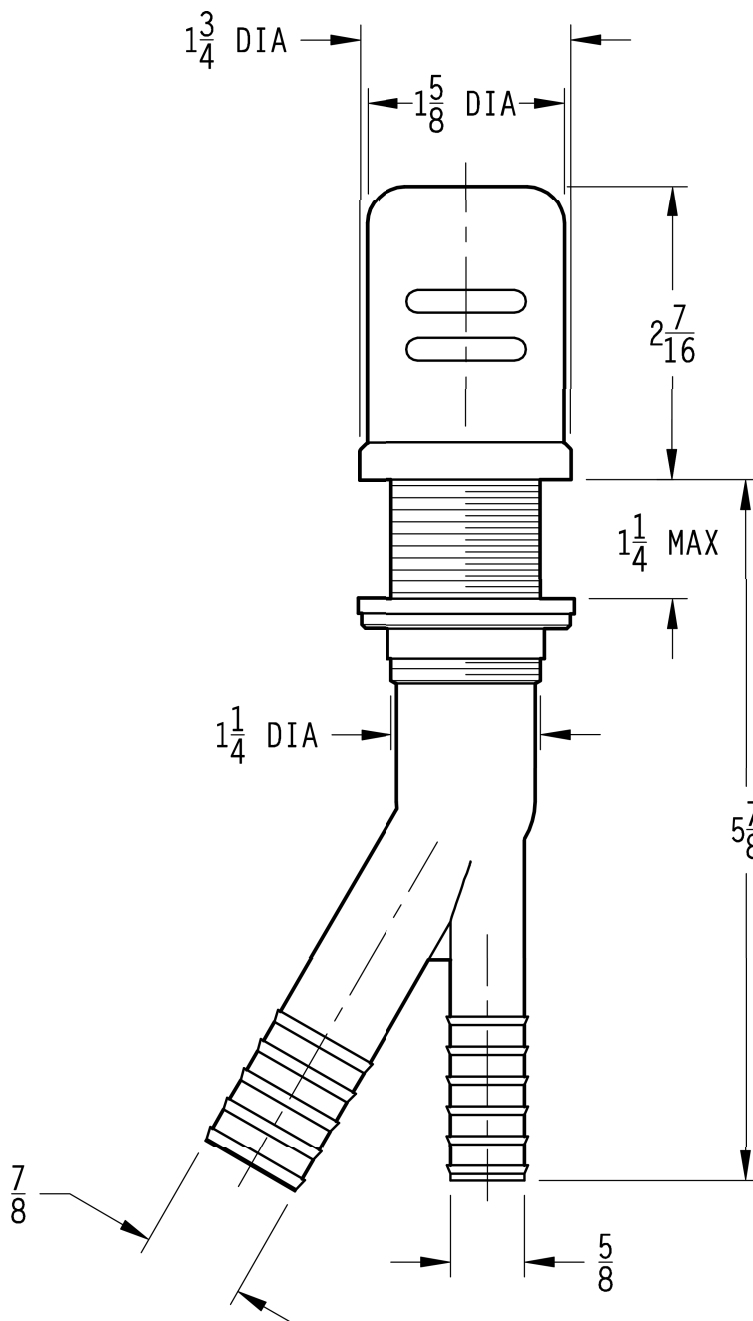

INSTALLATION DIMENSIONS

*MatchMakers*®

Accessory

Dimensions are in Inches

1-800-PFAUCET www.pricepfister.com  
19701 DaVinci, Lake Forest, CA 92610  
01/8/03

**Price Pfister**®  
Pf Freshest Ideas in Pf faucets.

SS-KAG-01