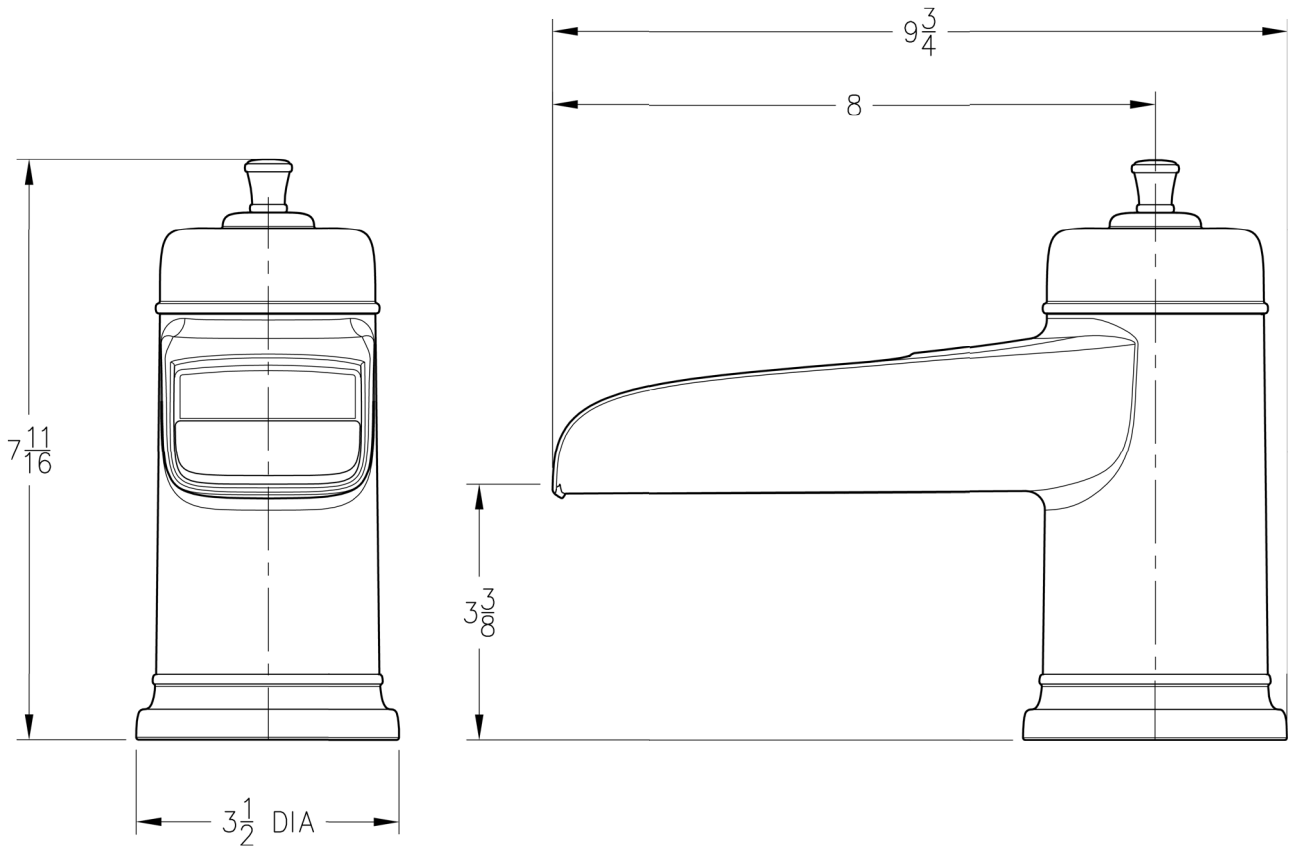

DIMENSIONS

RT6 Series

ASHFIELD<sup>®</sup>  
COLLECTION

Roman Tub Trim

Dimensions are in Inches

1-800-PFAUCET [www.pricepfister.com](http://www.pricepfister.com)  
19701 DaVinci, Lake Forest, CA 92610  
11/17/05