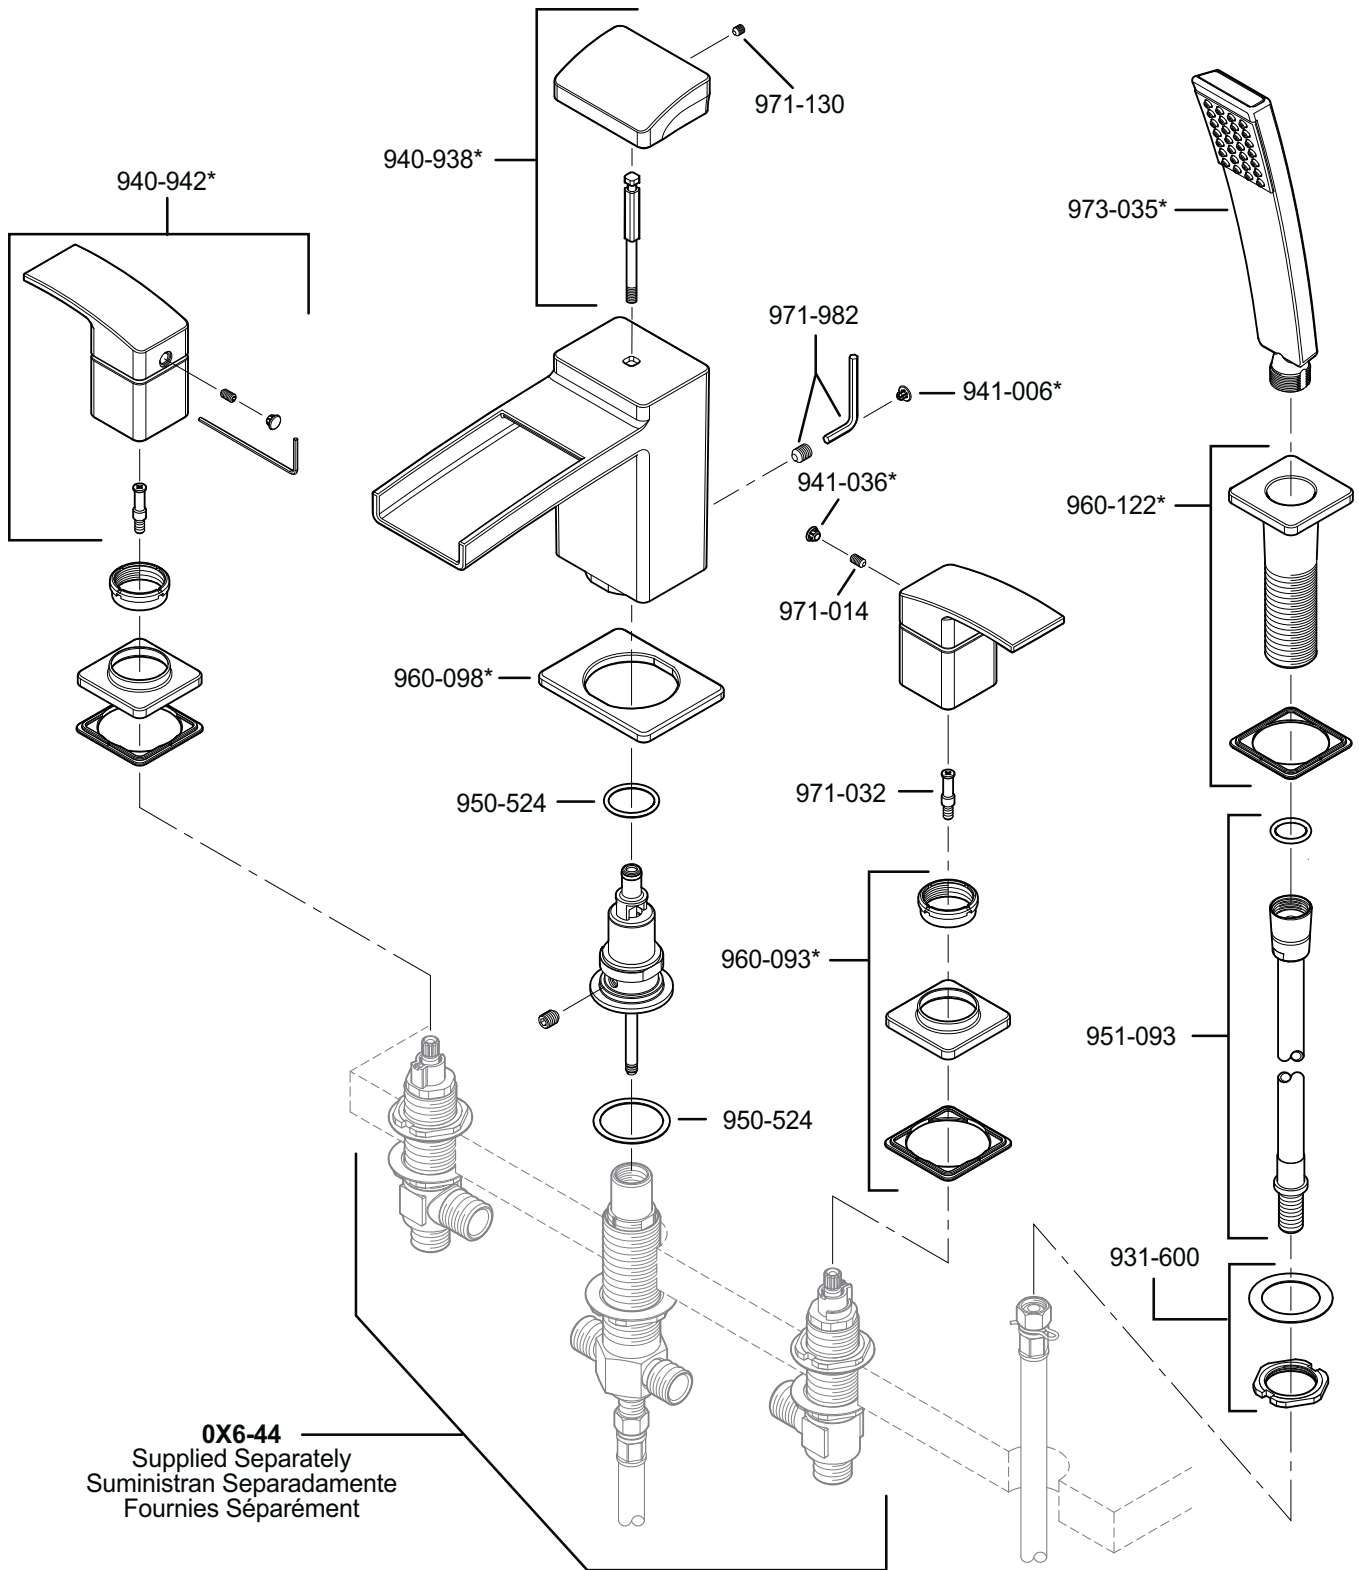

# PARTS EXPLOSION

## RT6 Series Kenzo™ 4-Hole Trim

**OX6-44**  
 Supplied Separately  
 Suministran Separadamente  
 Fournies Séparément

**FINISHES \*** Indicates Finish

- |                       |                   |                      |
|-----------------------|-------------------|----------------------|
| A Polished Chrome     | M Almond          | U Rustic Bronze      |
| B Black               | N Antique Bronze  | V PVD Polished Brass |
| E Rustic Pewter       | P Polished Brass  | W White              |
| D PVD Polished Nickel | Q Satin Brass     | Y Tuscan Bronze      |
| J PVD Brushed Nickel  | R Copper          | Z Oil-Rubbed Bronze  |
| K Satin Nickel        | S Stainless Steel |                      |
| L Satin Stainless     | T Biscuit         |                      |

All finishes not available on all parts

**1-800-PFAUCET** [www.pricepfinder.com](http://www.pricepfinder.com)  
 19701 DaVinci, Lake Forest, CA 92610

07/15/08

**Price Pfister**