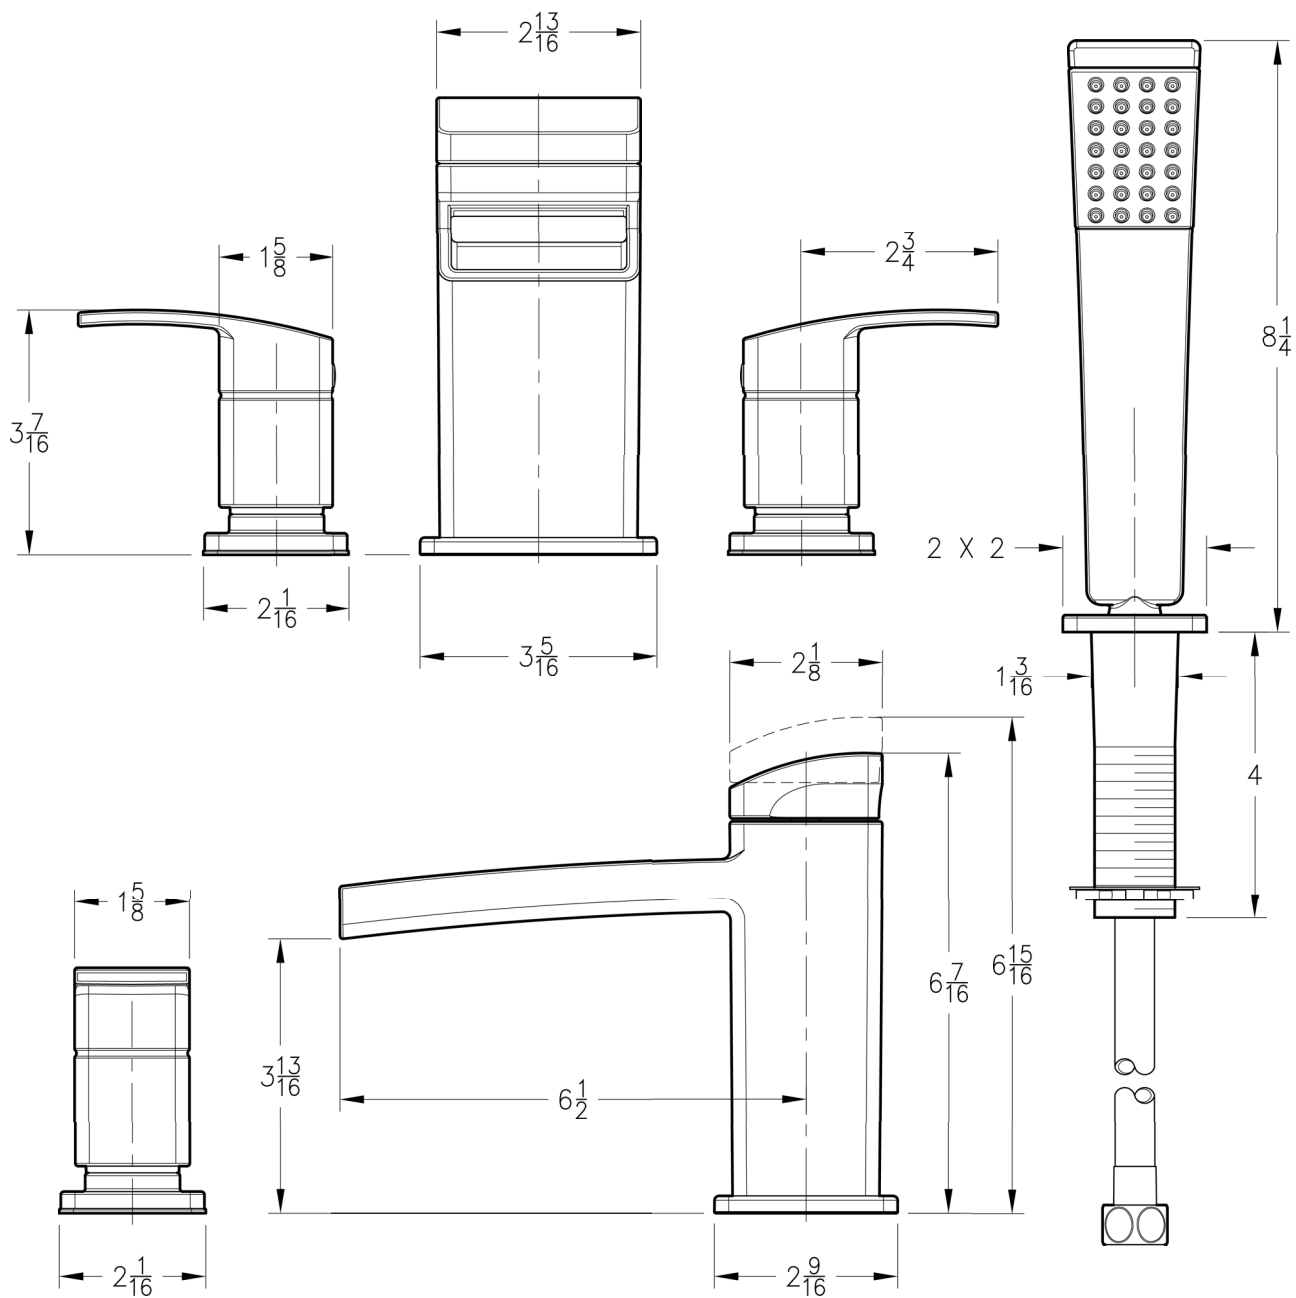

INSTALLATION DIMENSIONS

**RT6 Series**  
**KENZO™**  
**Roman Tub Trim**

Dimensions are in Inches

**1-800-PFAUCET** www.pricepfister.com  
19701 DaVinci, Lake Forest, CA 92610  
07/17/08

**Price Pfister**

SS-RT6-20