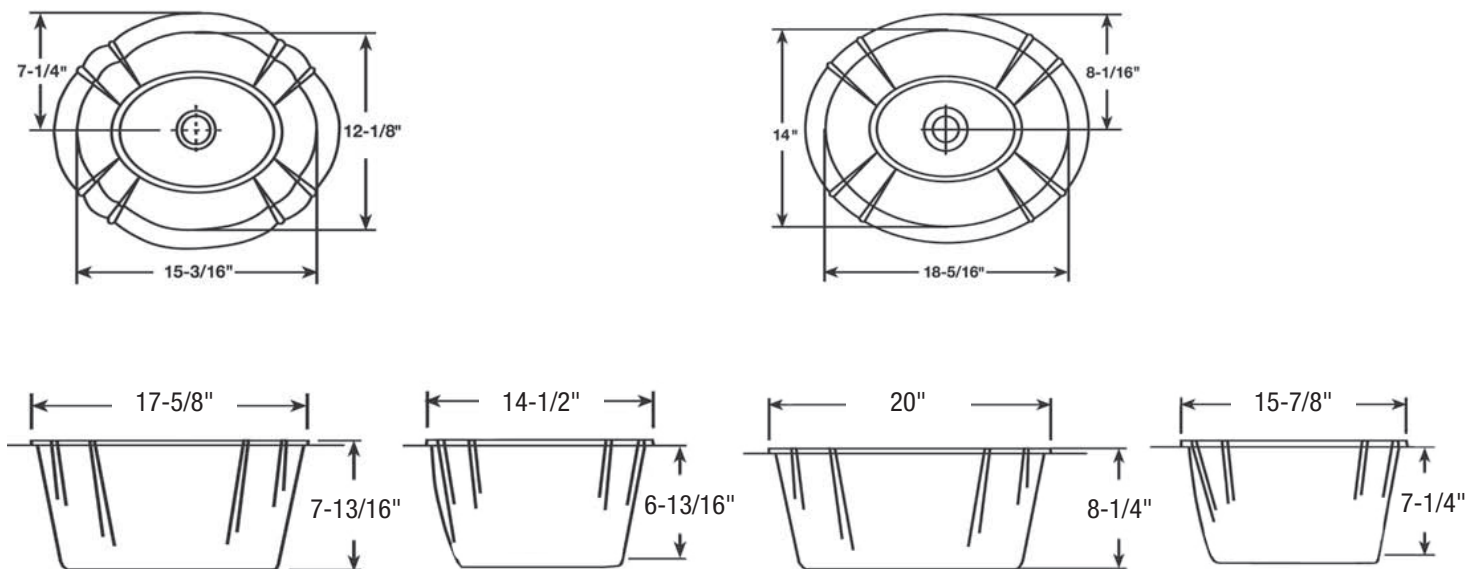

Product Specification

Warranty and Codes

These products come complete with installation, operating, care and maintenance instructions. All PROFLO fixtures carry a 1- year limited warranty. In an effort to continually improve our products, we will make design changes from time to time. We reserve the right to ship newly designed product to fill any order unless we agree in writing to do otherwise.