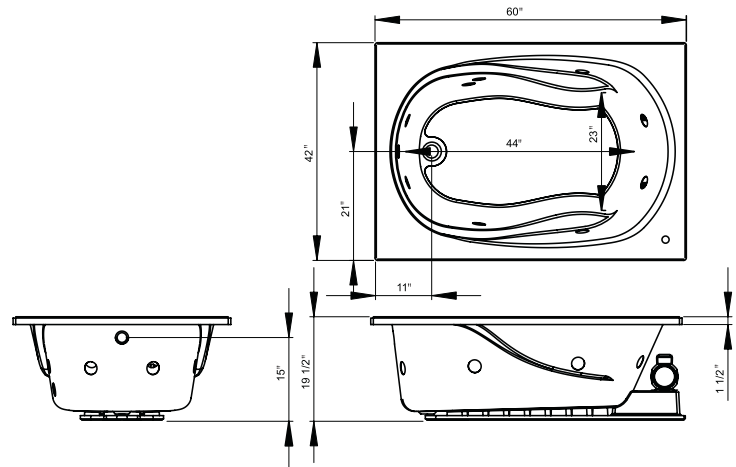

Product Specifications

Construction

This PROFLO Whirlpool is constructed of the highest-grade acrylic and reinforcement composites available. The plumbing system utilizes high-pressure air and waterway tubing and each joint is solvent welded and pressure tested. Each unit is leveled and performance tested before leaving the factory.

NOTE: All dimensions and specifications are nominal and may vary $\pm 1/4$ ". Use actual products for accuracy in critical situations.