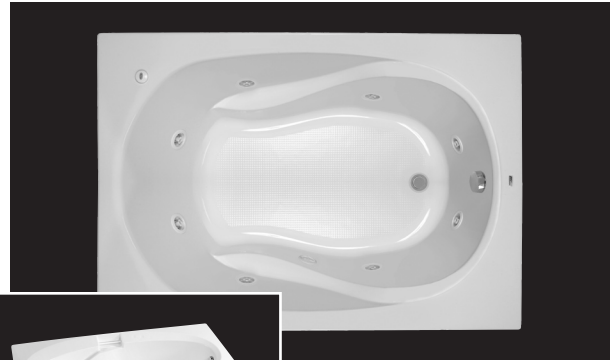

60 x 42 Plus A Series Whirlpool & Soaking Baths

Product Features

- Lighted electronic on/off switch
- Textured slip-resistant bottom
- Eight adjustable, color matched hydro jets, including two lumbar jets
- Powerful 7.8 amp motor
- Pre-leveled co-ex base, for easy installation
- Heater blank, safety suction and silent air induction
- Available as an invigorating whirlpool and an unjetted soaking bath

General Specifications

- 60" length overall
- 42" width overall
- 19 1/2" overall height
- 45 gallon operating capacity
- 60 gallon total capacity to overflow
- Pre-wired for simple plug-in installation
- Requires a single 115V/20 amp GFCI circuit

PFW6042PLUSAWH

Shown with optional removable panel apron

Color Palette

- White - WH
- Biscuit - BS

Model Numbers

PFW6042PLUSA	60" x 42" acrylic whirlpool
PFS6042A	60" x 42" acrylic soaking bath
PFSK60	5' removable apron
PFSK60RP	5' removable panel apron
PFTLK	Tile flange kit
MIRPRESSHTR	Whirlpool heater

Product Specifications

Construction

This PROFLO Whirlpool is constructed of the highest-grade acrylic and reinforcement composites available. The plumbing system utilizes high-pressure air and waterway tubing and each joint is solvent welded and pressure tested. Each unit is leveled and performance tested before leaving the factory.