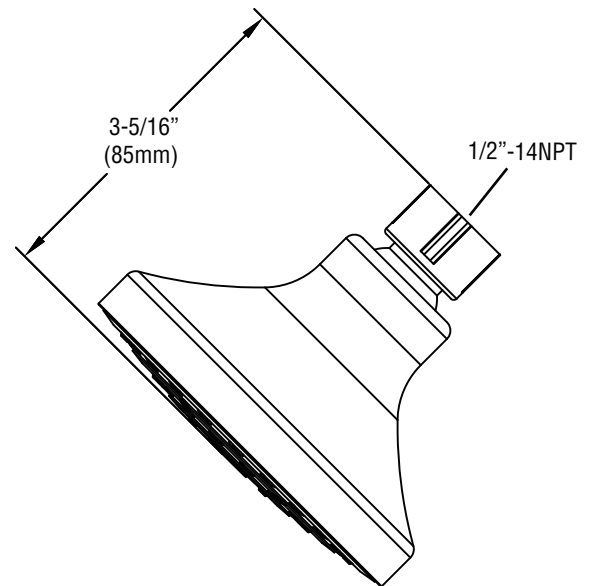

Product Specification

Warranty and Codes

This PROFLO product carries a limited lifetime warranty in residential applications. Warranty is 5 years in commercial applications. This product come complete with installation, operating, care and maintenance instructions. This product meets ANSI: A112.18.1M / CSA: B125.1-11.