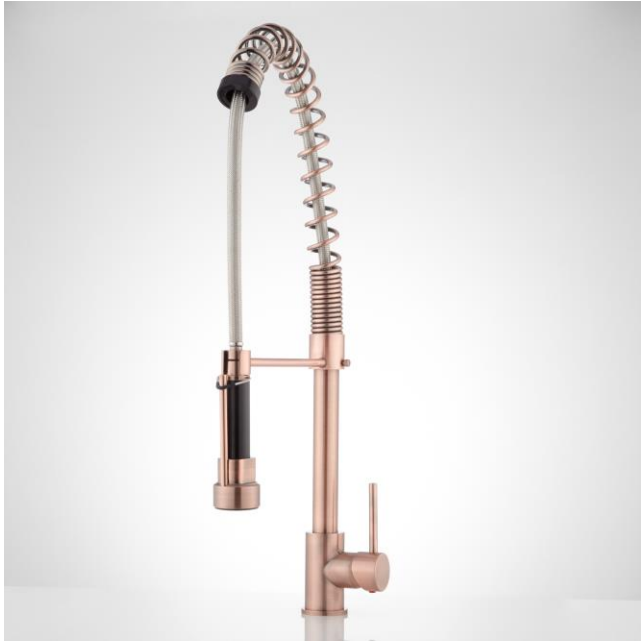

ASARO KITCHEN FAUCET WITH PULL-DOWN SPRING SPOUT

SKU: 932626

Code: SH418248, SH418253, SH418251

FEATURES

Installation Type: Single-Hole
Features: Pull-Down
Design: Industrial
Length: 4"
Width: 12"
Height: 26"
Base Plate Diameter: 2-1/8"
Faucet Centers: Single-Hole
Drain Included: No
Faucet Material: Metal
Handle Type: Lever
Handle Length: 4"
IPS: 1/2"
Flow Rate: 1.75 gpm (gallons per minute)
Kitchen Faucet Holes: 1
Hand Sprayer Material: Metal
Max. Countertop Thickness: 2"
Height To Spout: 5-5/8"
Spout Reach: 10"
Swivel Spout: true
Handle Height: 2"
Ceramic Disc Cartridges: Yes
Hot and Cold Indicators: Yes

REVISED 3/17/2023

ASARO KITCHEN FAUCET WITH PULL-DOWN SPRING SPOUT

SKU: 932626

Code: SH418248, SH418253, SH418251

ADDITIONAL FEATURES

- This product is a single-function, spray only faucet.

REVISED 3/17/2023

ASARO KITCHEN FAUCET WITH PULL-DOWN SPRING SPOUT

SKU: 932626

All dimensions and specifications are nominal and may vary. Use actual products for accuracy in critical situations.