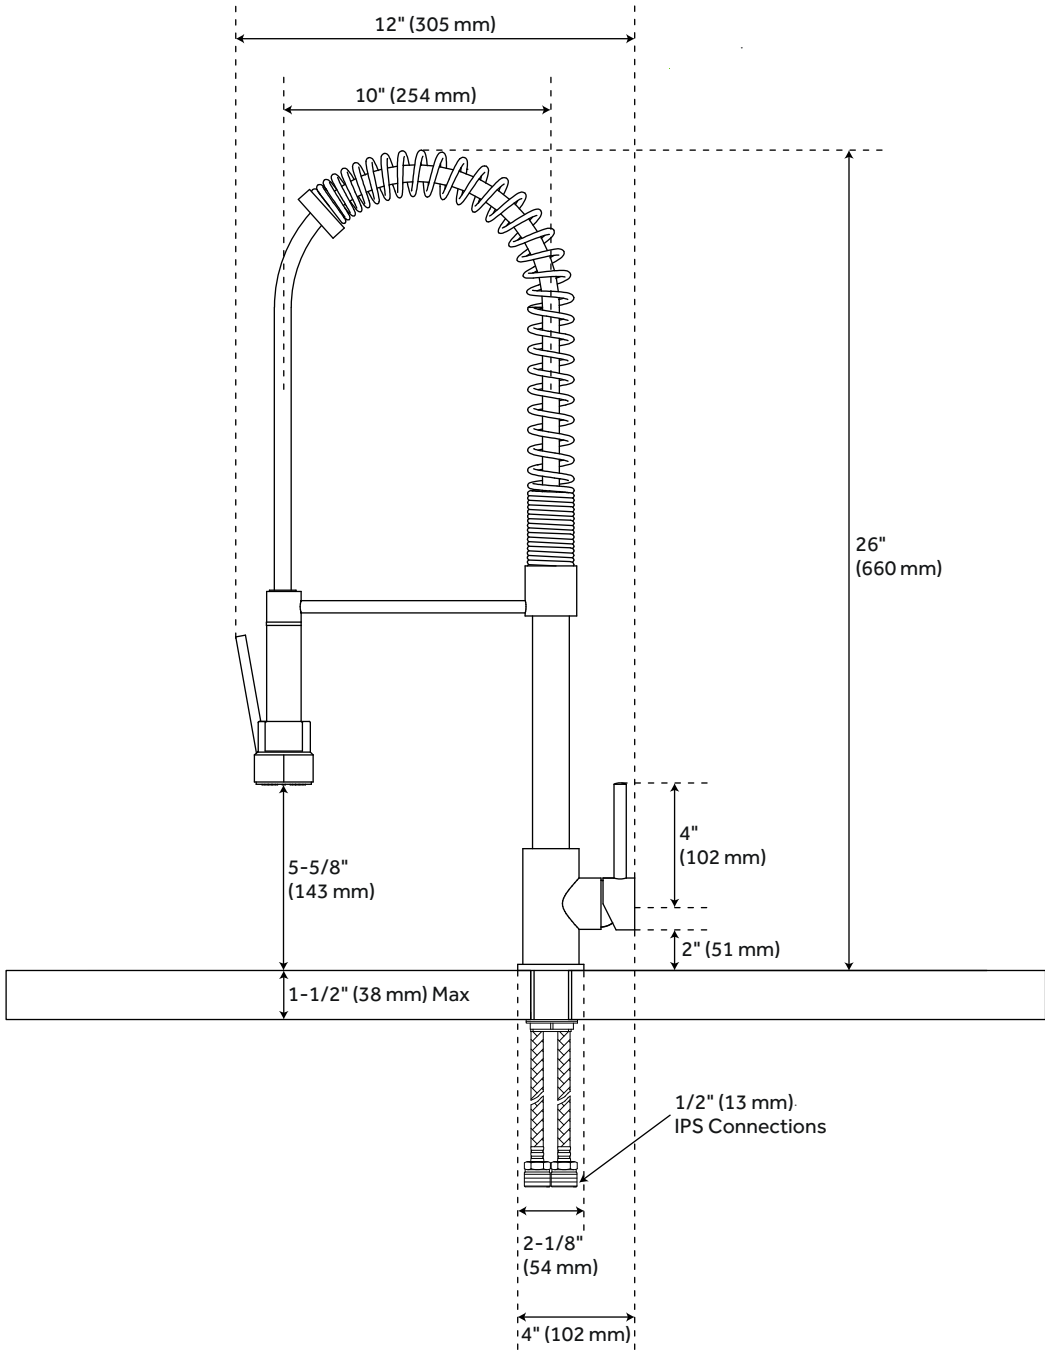

ASARO KITCHEN FAUCET WITH PULL-DOWN SPRING SPOUT

SKU: 932626

Code: SH418248, SH418253, SH418251

FEATURES

Installation Type: Single-Hole
Features: Pull-Down
Design: Industrial
Length: 4"
Width: 12"
Height: 26"
Base Plate Diameter: 2-1/8"
Faucet Centers: Single-Hole
Drain Included: No
Faucet Material: Metal
Handle Type: Lever
Handle Length: 4"
IPS: 1/2"
Flow Rate: 1.75 gpm (gallons per minute)
Kitchen Faucet Holes: 1
Hand Sprayer Material: Metal
Max. Countertop Thickness: 2"
Height To Spout: 5-5/8"
Spout Reach: 10"
Swivel Spout: true
Handle Height: 2"
Ceramic Disc Cartridges: Yes
Hot and Cold Indicators: Yes

REVISED 3/17/2023

ASARO KITCHEN FAUCET WITH PULL-DOWN SPRING SPOUT

SKU: 932626

Code: SH418248, SH418253, SH418251

ADDITIONAL FEATURES

- This product is a single-function, spray only faucet.

REVISED 3/17/2023

ASARO KITCHEN FAUCET WITH PULL-DOWN SPRING SPOUT

SKU: 932626

All dimensions and specifications are nominal and may vary. Use actual products for accuracy in critical situations.