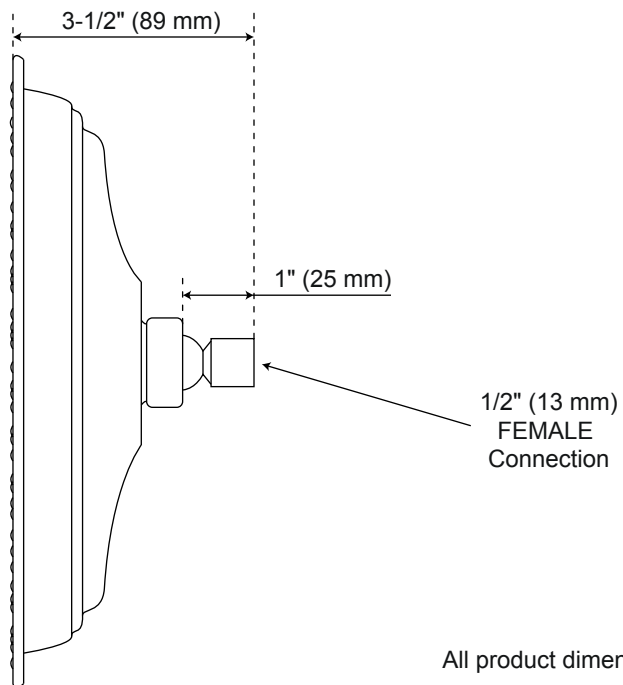

## Punched Nozzle Shower Head

Front

Side

All product dimensions are nominal.