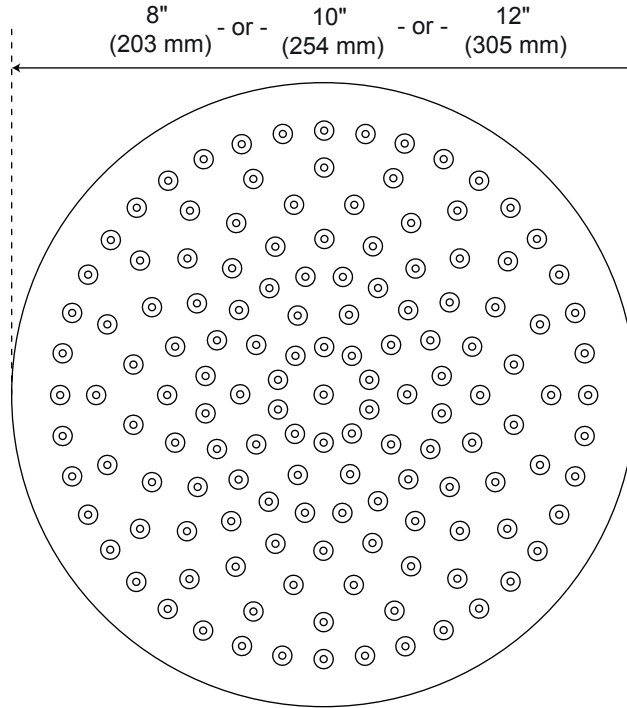

# Bostonian Rainfall

## Punched Nozzle Shower Head

Front

Side

All product dimensions are nominal.