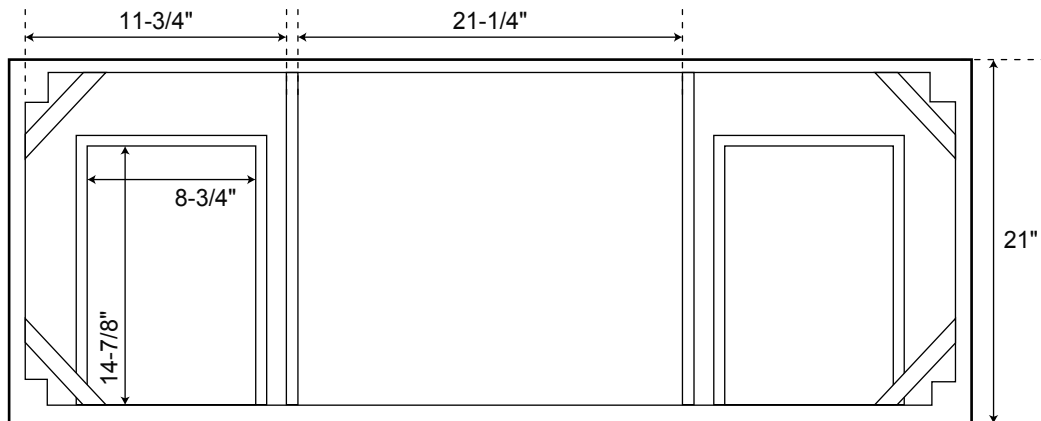

SPECIFICATIONS

48" Alcott

Bamboo Vanity

Overall Dimensions	48" W x 21" D (front to back) x 34" H
--------------------	---------------------------------------

All measurements are approximate.

Overhead Interior

Front